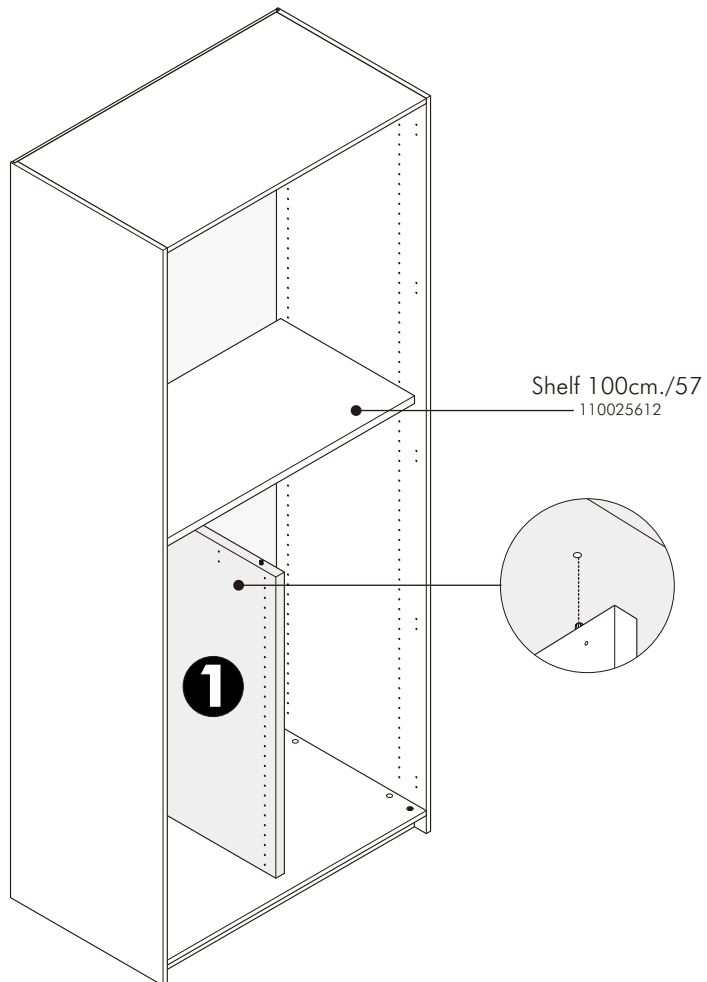

# ITAL-SMART

**Middle panel B 97.6cm.**

# HARDWARE

-BODY SET

8x35mm.

**x 4**

M4x40mm.

**x 1**

# PART

**1.**

**2.**

Top & Bottom panel 100cm/57  
110025628

**3.**

4

4.