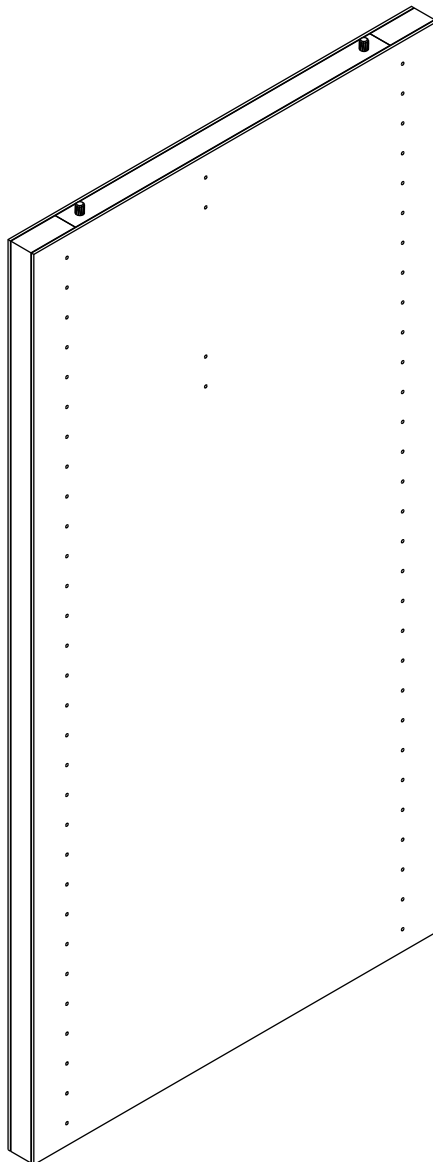

# ITAL-SMART

**Middle panel B 97.6cm.**

# CONNECT SYSTEM

**1**

**2**

(Connecting bolts)

**3**

**WHEN FITTING CAMS**  
ENSURE STARTING POSITION IS CORRECT  
BEFORE YOU INSERT CONNECTING BOLT  
TURN CLOCKWISE UNTIL SECURE

✓ CORRECT

✗ WRONG

# HARDWARE

-BODY SET

8x35mm.

**x 4**

M4x40mm.

**x 1**

# PART

**1.**

**2.**

Top & Bottom panel 100cm/57  
110025628

**3.**

4

4.