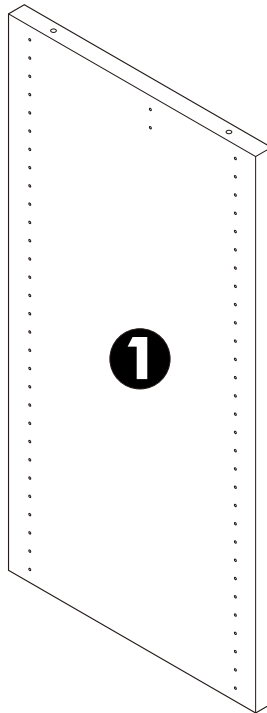

# ITAL-SMART

**Middle panel B 97.6cm.**

# CONNECT SYSTEM

**1**

**2**

(Connecting bolts)

**3**

**WHEN FITTING CAMS**  
ENSURE STARTING POSITION IS CORRECT  
BEFORE YOU INSERT CONNECTING BOLT  
TURN CLOCKWISE UNTIL SECURE

✓ CORRECT

✗ WRONG

# HARDWARE

-BODY SET

8x35mm.

**x 4**

M4x40mm.

**x 1**

# PART

**1.**

**2.**

Top & Bottom panel 100cm/57  
110025628

**3.**

4

4.