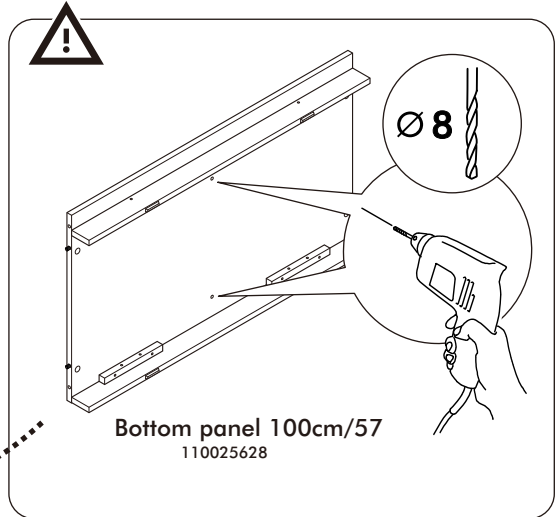

ITAL-SMART

Middle panel A 78.4cm.

CONNECT SYSTEM

HARDWARE

-BODY SET

8x35mm.

X 4

M4x40mm.

X 1

PART

1.

2.

Top & Bottom panel 100cm/57
110025628

3.

4

4.