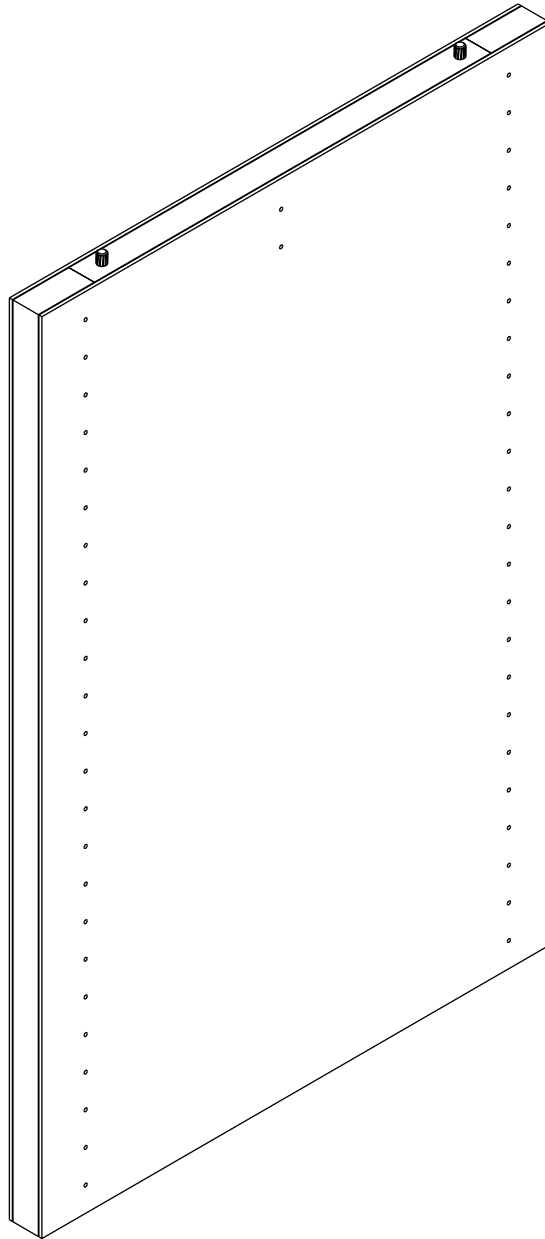

ITAL-SMART

Middle panel A 78.4cm.

CONNECT SYSTEM

HARDWARE

-BODY SET

8x35mm.

X 4

M4x40mm.

X 1

PART

1.

2.

Top & Bottom panel 100cm/57
110025628

3.

4

4.