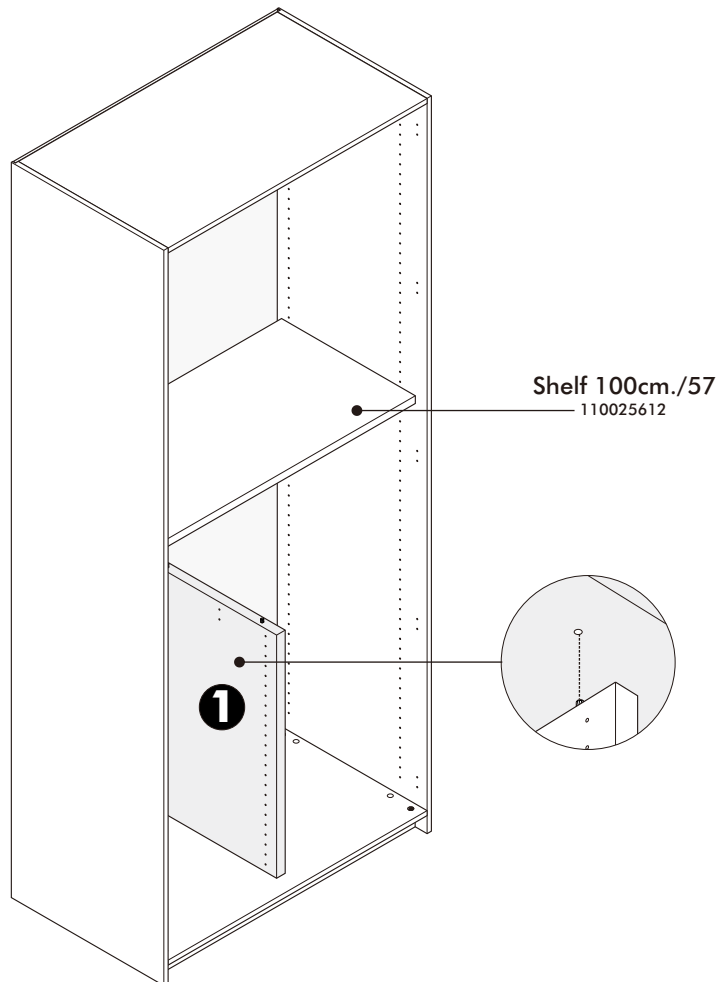

ITAL-SMART

Middle panel A 78.4cm.

CONNECT SYSTEM

HARDWARE

-BODY SET

8x35mm.

X 4

M4x40mm.

X 1

PART

1.

2.

Top & Bottom panel 100cm/57
110025628

3.

4

4.