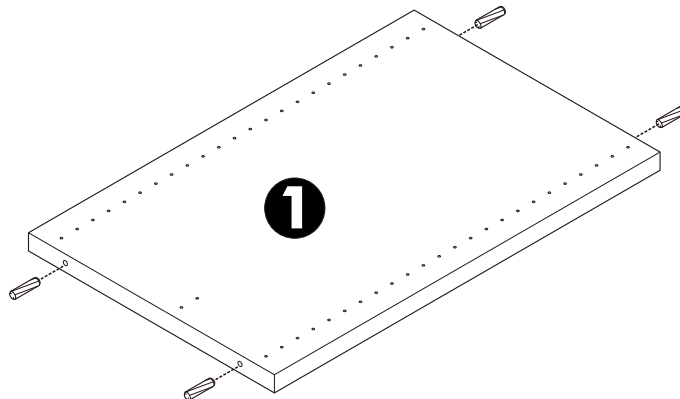

ITAL-SMART

Middle panel A 78.4cm.

CONNECT SYSTEM

HARDWARE

-BODY SET

8x35mm.

X 4

M4x40mm.

X 1

PART

1.

2.

Top & Bottom panel 100cm/57
110025628

3.

4

4.