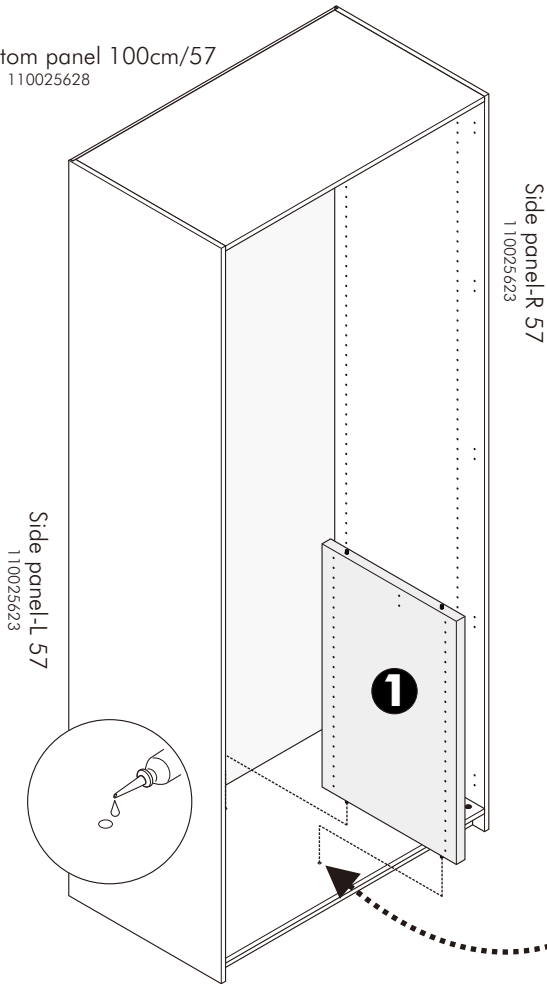

ITAL-SMART

Middle panel A 78.4cm.

CONNECT SYSTEM

HARDWARE

-BODY SET

8x35mm.

X 4

M4x40mm.

X 1

PART

1.

2.

Top & Bottom panel 100cm/57
110025628

3.

4

4.