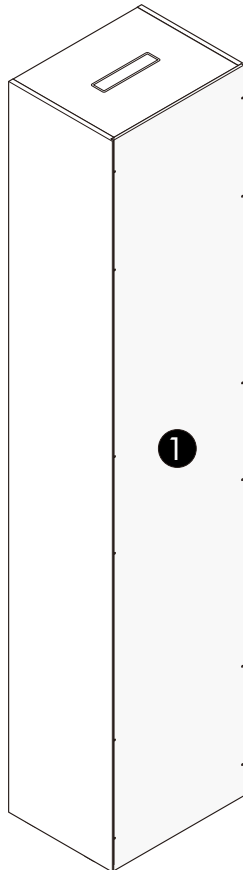

ITAL-SMART

Back panel 50cm.

PART

Top & Bottom panel 50/39
110025600

Side panel-L/R 39
110025598
Side panel-L/R+LED 39
110025596

Top & Bottom panel 50/57
110025629

Side panel-L/R 57
110025623