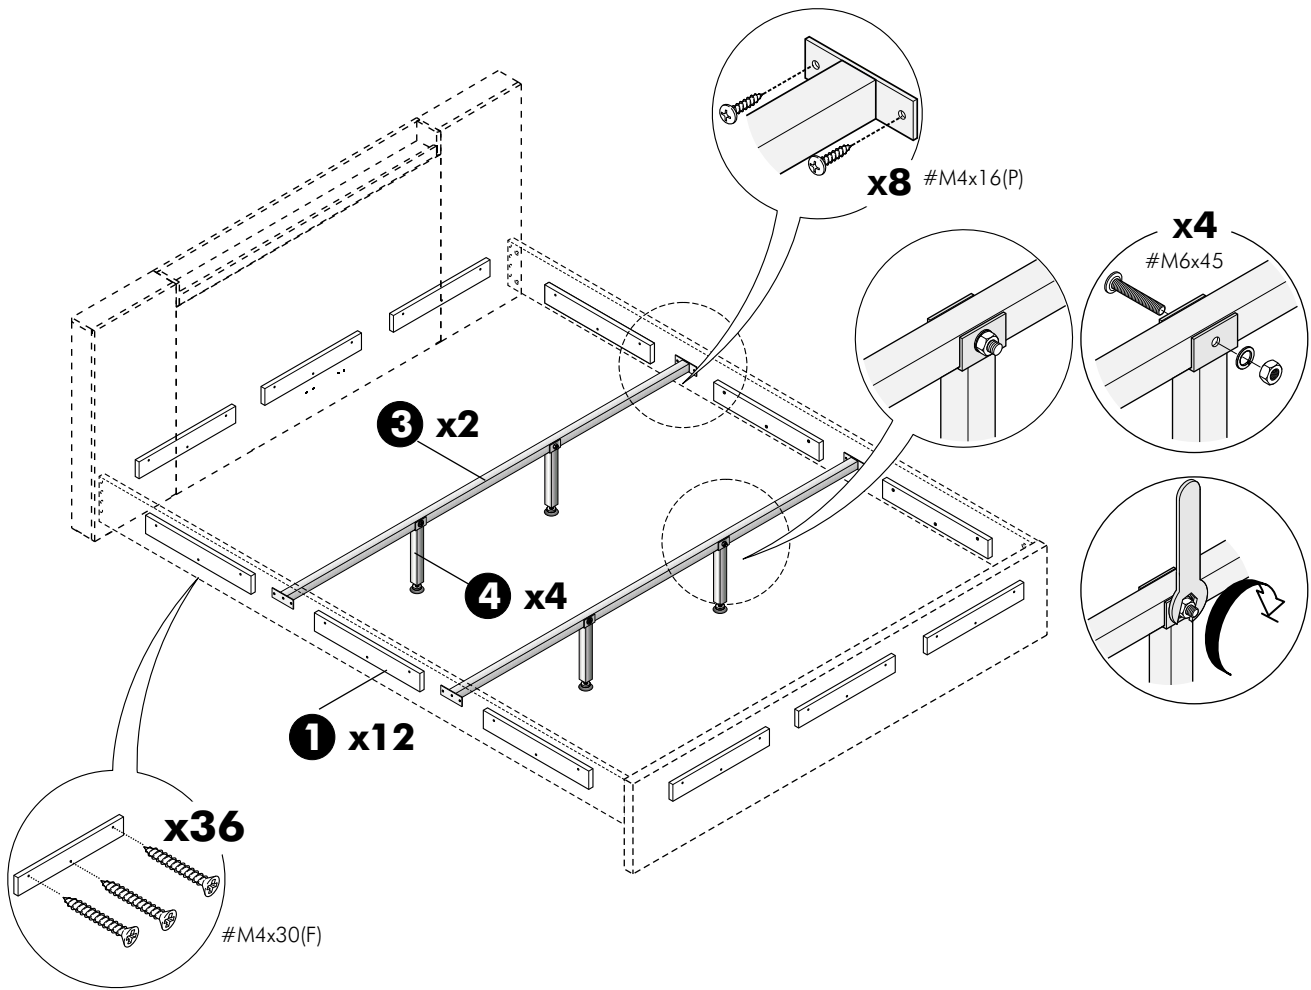

FIRM

Wooden base PB 5ft.

Wooden base PB 6ft.

HARDWARE

-BODY SET

#M4x16(P)

x 8

#TF+M6x45

x 4

x 4

x 4

#M4x30(F)

x 48

x 1

1.

2.