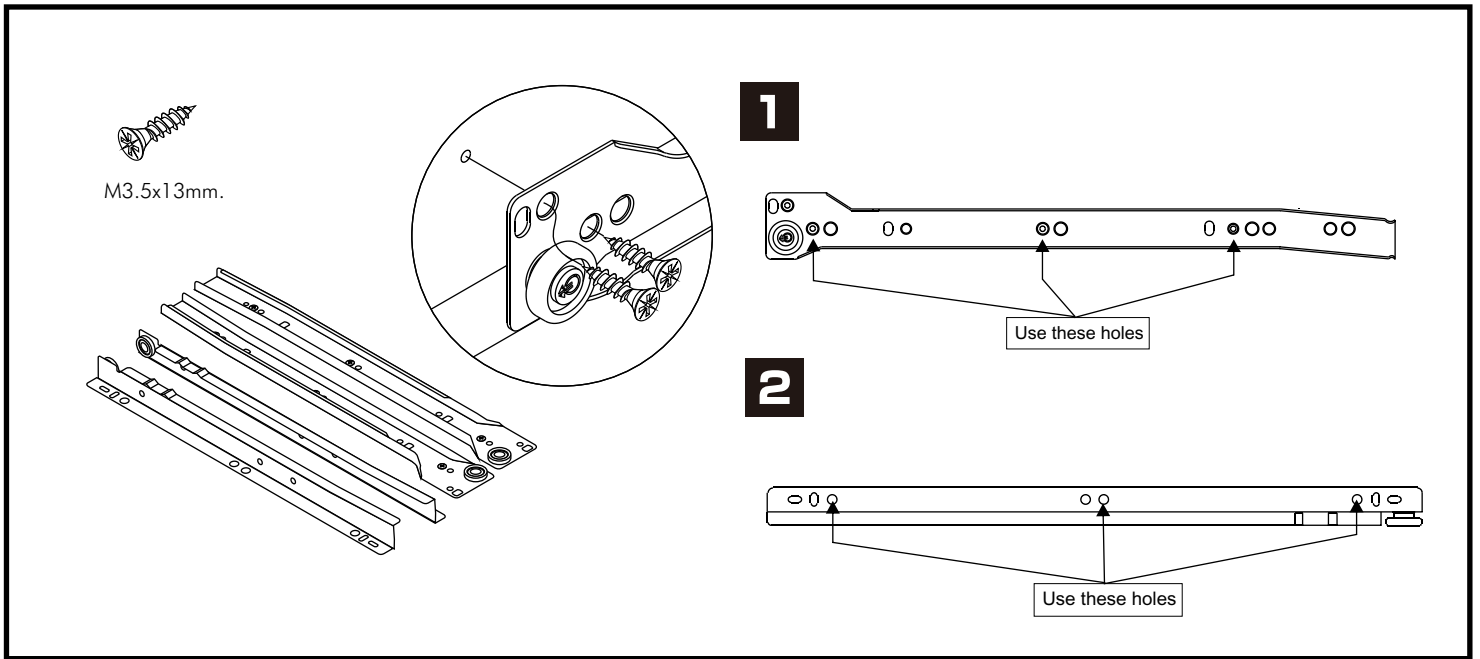

SEONA

Night table 39Cm.

CONNECT SYSTEM

HARDWARE

-BODY SET

x 6

x 6

x 24

x 4

x 1

M4x16mm.

x 8

M4x16mm.

x 1

M5x50mm.

x 1

M4x40mm.

x 12

x 1

-DRAWER SET

x 1

M3.5x13mm.

x 14

M4x40mm.

x 8

M6x23mm.

x 4

x 1

1.

2.

3.

4.