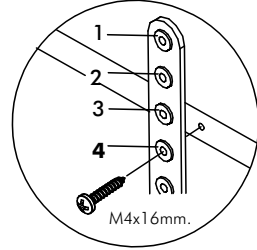

SEONA

Night table 39Cm.

CONNECT SYSTEM

HARDWARE

-BODY SET

x 6

x 6

x 24

x 4

x 1

M4x16mm.

x 8

M4x16mm.

x 1

M5x50mm.

x 1

M4x40mm.

x 12

x 1

-DRAWER SET

x 1

M3.5x13mm.

x 14

M4x40mm.

x 8

M6x23mm.

x 4

x 1

1.

2.

3.

4.