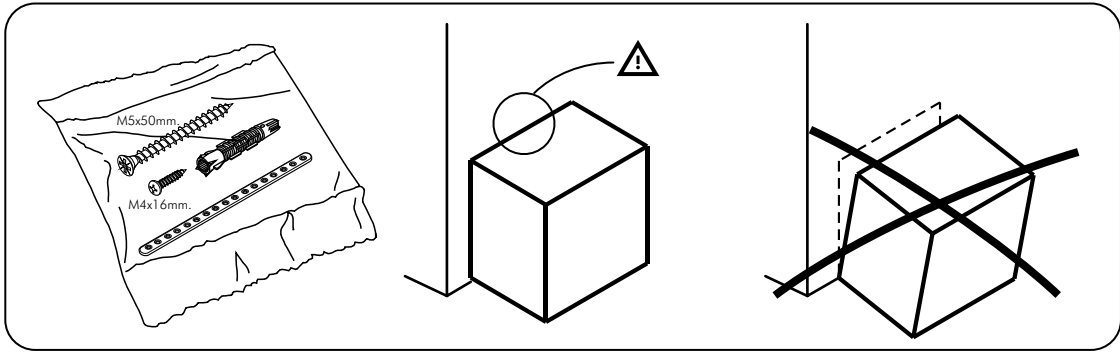

SEONA

Night table 39Cm.

CONNECT SYSTEM

HARDWARE

-BODY SET

x 6

x 6

x 24

x 4

x 1

M4x16mm.

x 8

M4x16mm.

x 1

M5x50mm.

x 1

M4x40mm.

x 12

x 1

-DRAWER SET

x 1

M3.5x13mm.

x 14

M4x40mm.

x 8

M6x23mm.

x 4

x 1

1.

2.

3.

4.