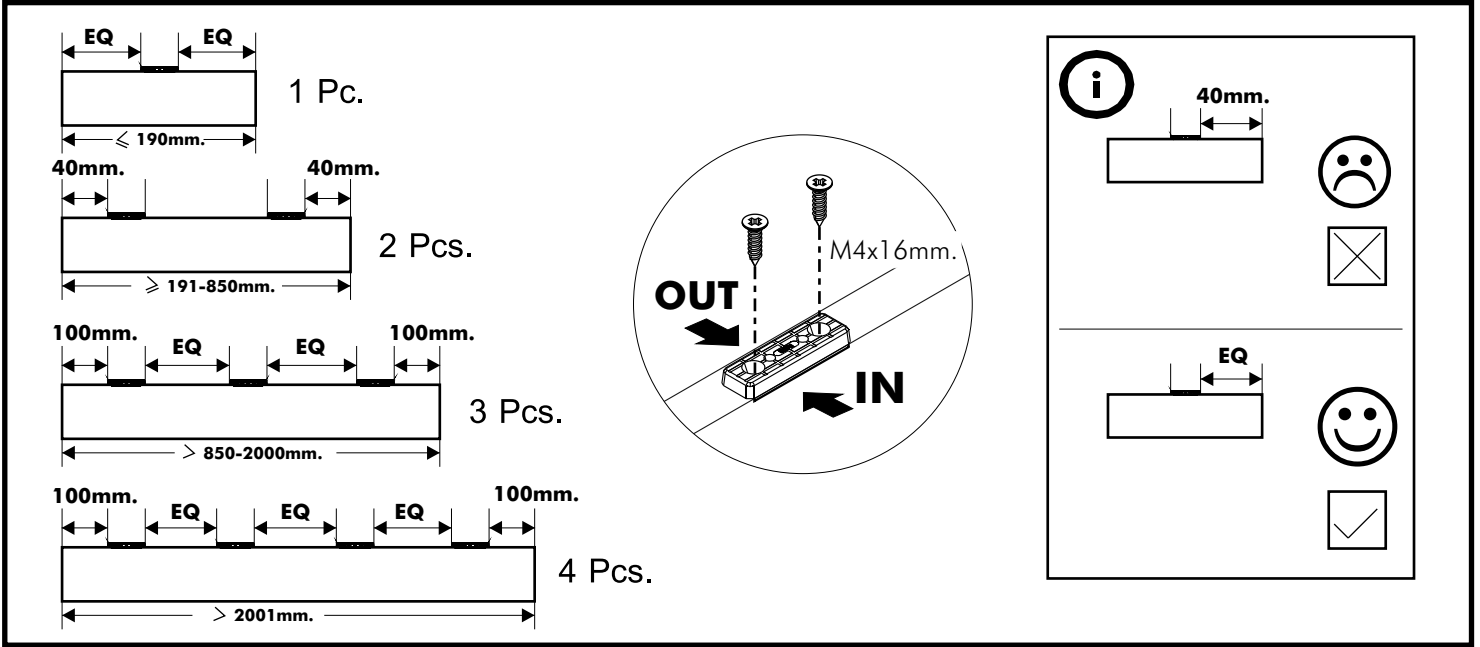

SEONA

Night table 39Cm.

CONNECT SYSTEM

HARDWARE

-BODY SET

x 6

x 6

x 24

x 4

x 1

M4x16mm.

x 8

M4x16mm.

x 1

M5x50mm.

x 1

M4x40mm.

x 12

x 1

-DRAWER SET

x 1

M3.5x13mm.

x 14

M4x40mm.

x 8

M6x23mm.

x 4

x 1

1.

2.

3.

4.