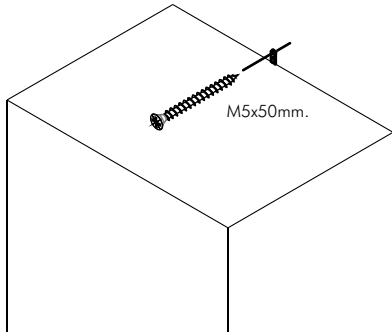

SEONA

Night table 39Cm.

CONNECT SYSTEM

HARDWARE

-BODY SET

x 6

x 6

x 24

x 4

x 1

M4x16mm.

x 8

M4x16mm.

x 1

M5x50mm.

x 1

M4x40mm.

x 12

x 1

-DRAWER SET

x 1

M3.5x13mm.

x 14

M4x40mm.

x 8

M6x23mm.

x 4

x 1

1.

2.

3.

4.