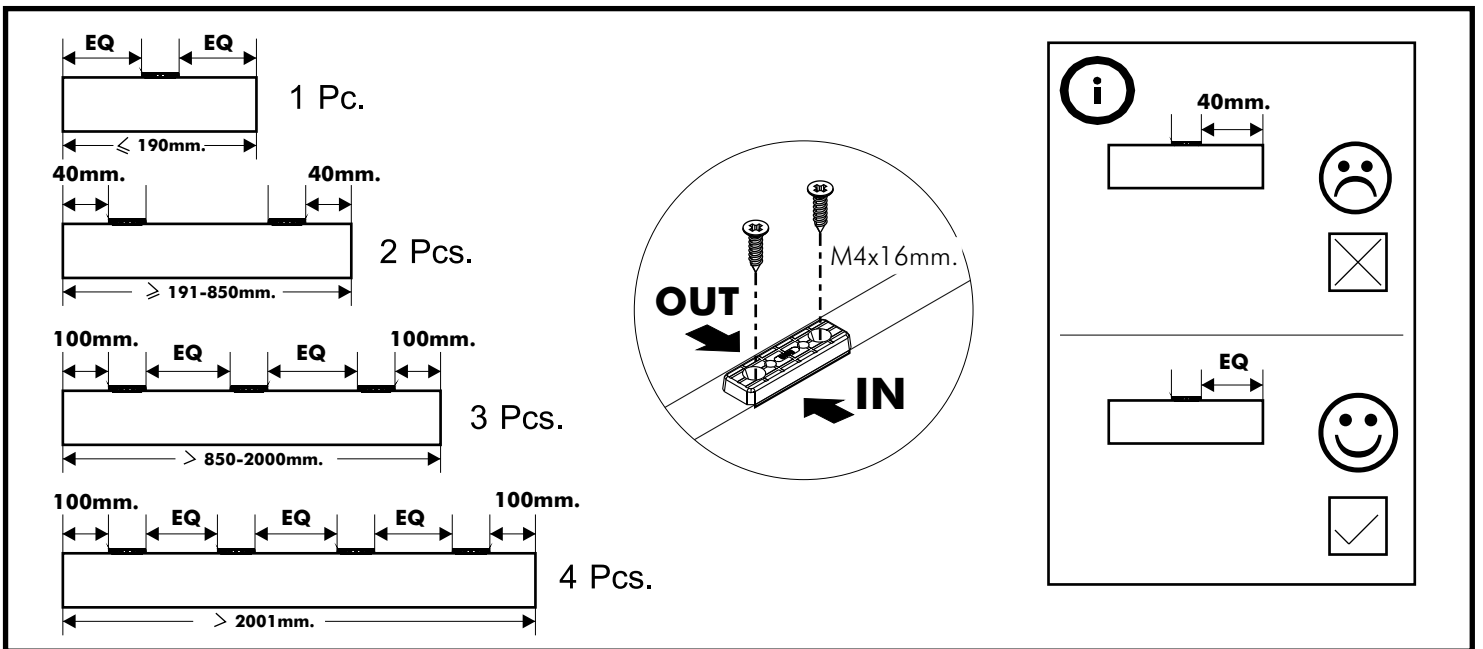

TADIO

Shelf 80 cm.

CONNECT SYSTEM

HARDWARE

x 20

x 20

x 40

#M4x50(F)

x 20

#M6x25

x 20

x 6

#M4x16(F)

x 12

x 20

#M4x16(P)

x 1

#M5x50(F)

x 1

x 1

x 1

1.

2.

3.