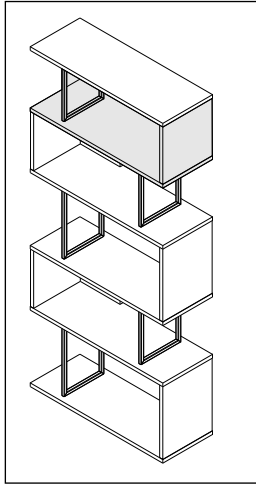

TADIO

Shelf 80 cm.

CONNECT SYSTEM

HARDWARE

x 20

x 20

x 40

#M4x50(F)

x 20

#M6x25

x 20

x 6

#M4x16(F)

x 12

x 20

#M4x16(P)

x 1

#M5x50(F)

x 1

x 1

x 1

1.

2.

3.

4.

5.

6.

7.

8.

9.

10.