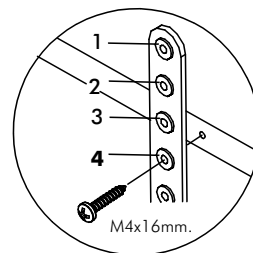

TADIO

Shelf 80 cm.

CONNECT SYSTEM

HARDWARE

x 20

x 20

x 40

#M4x50(F)

x 20

#M6x25

x 20

x 6

#M4x16(F)

x 12

x 20

#M4x16(P)

x 1

#M5x50(F)

x 1

x 1

x 1

1.

2.

3.