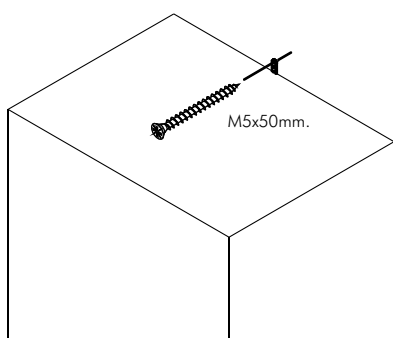

TADIO

Shelf 80 cm.

CONNECT SYSTEM

HARDWARE

x 20

x 20

x 40

#M4x50(F)

x 20

#M6x25

x 20

x 6

#M4x16(F)

x 12

x 20

#M4x16(P)

x 1

#M5x50(F)

x 1

x 1

x 1

1.

2.

3.