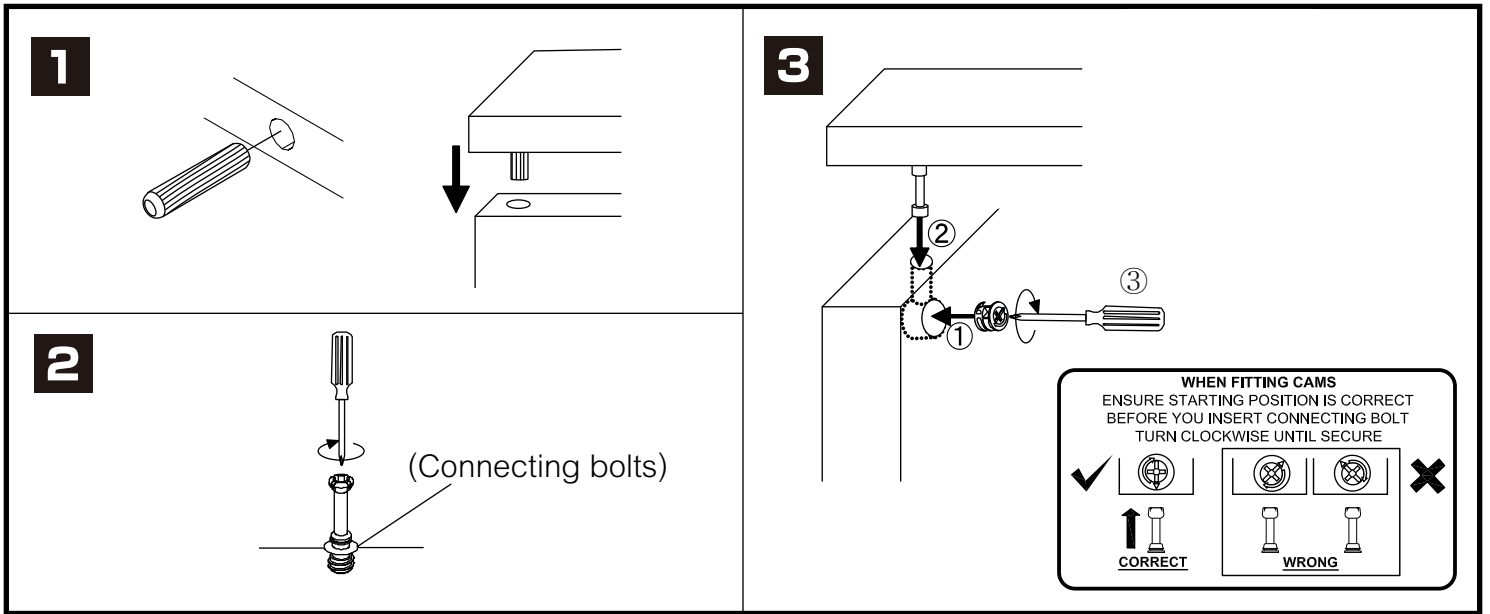

TADIO

Shelf 80 cm.

CONNECT SYSTEM

HARDWARE

x 20

x 20

x 40

#M4x50(F)