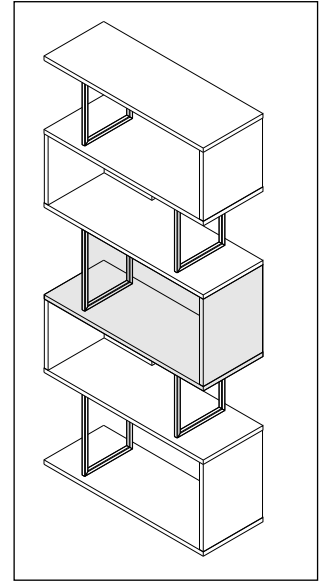

TADIO

Shelf 80 cm.

CONNECT SYSTEM

HARDWARE

x 20

x 20

x 40

#M4x50(F)

x 20

#M6x25

x 20

x 6

#M4x16(F)

x 12

x 20

#M4x16(P)

x 1

#M5x50(F)

x 1

x 1

x 1

1.

2.

3.

4.

5.

6.

7.

8.

9.

10.