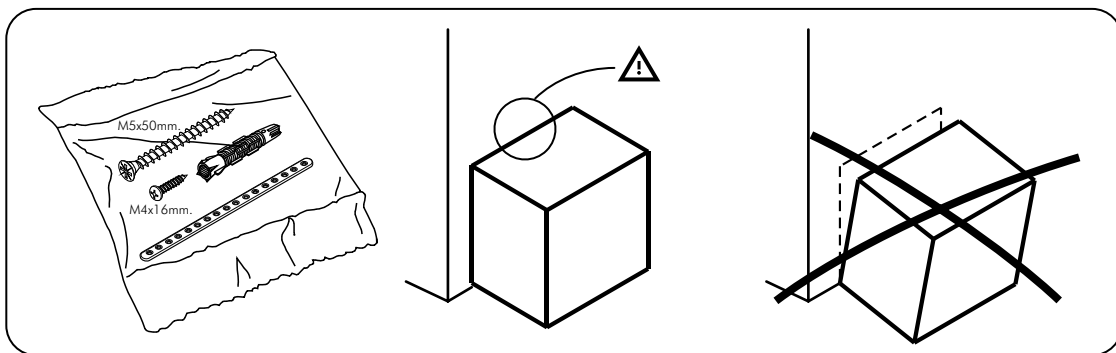

TADIO

Shelf 80 cm.

CONNECT SYSTEM

HARDWARE

x 20

x 20

x 40

#M4x50(F)

x 20

#M6x25

x 20

x 6

#M4x16(F)

x 12

x 20

#M4x16(P)