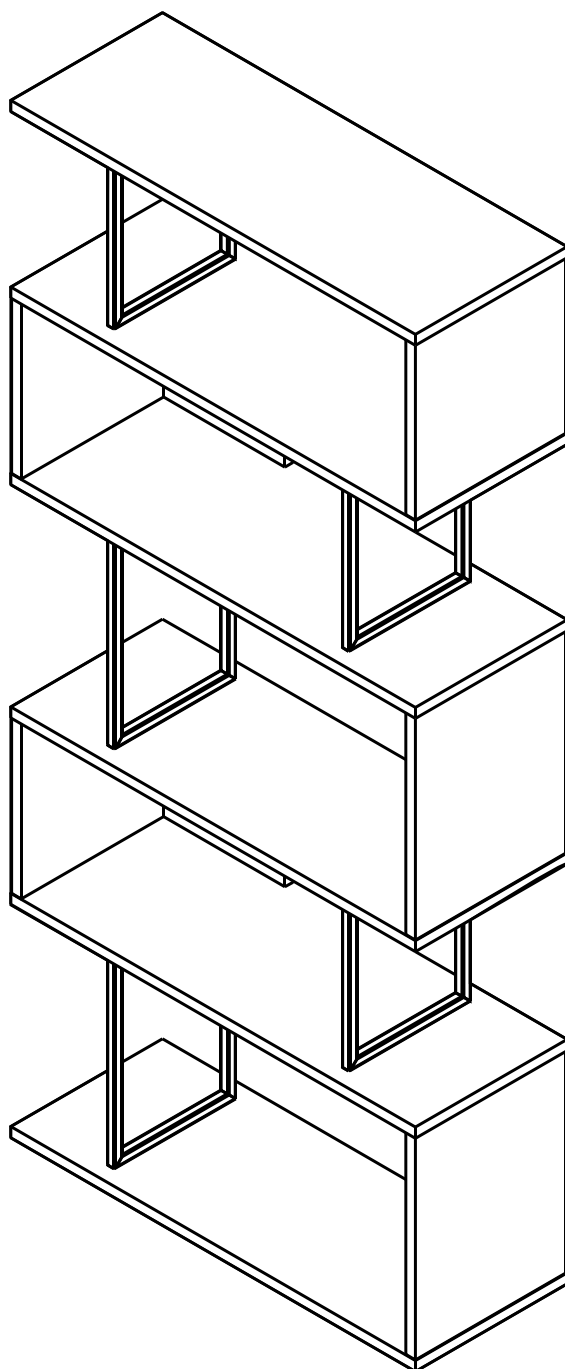

TADIO

Shelf 80 cm.

CONNECT SYSTEM

HARDWARE

x 20

x 20

x 40

#M4x50(F)

x 20

#M6x25

x 20

x 6

#M4x16(F)

x 12

x 20

#M4x16(P)

x 1

#M5x50(F)

x 1

x 1

x 1

1.

2.

3.