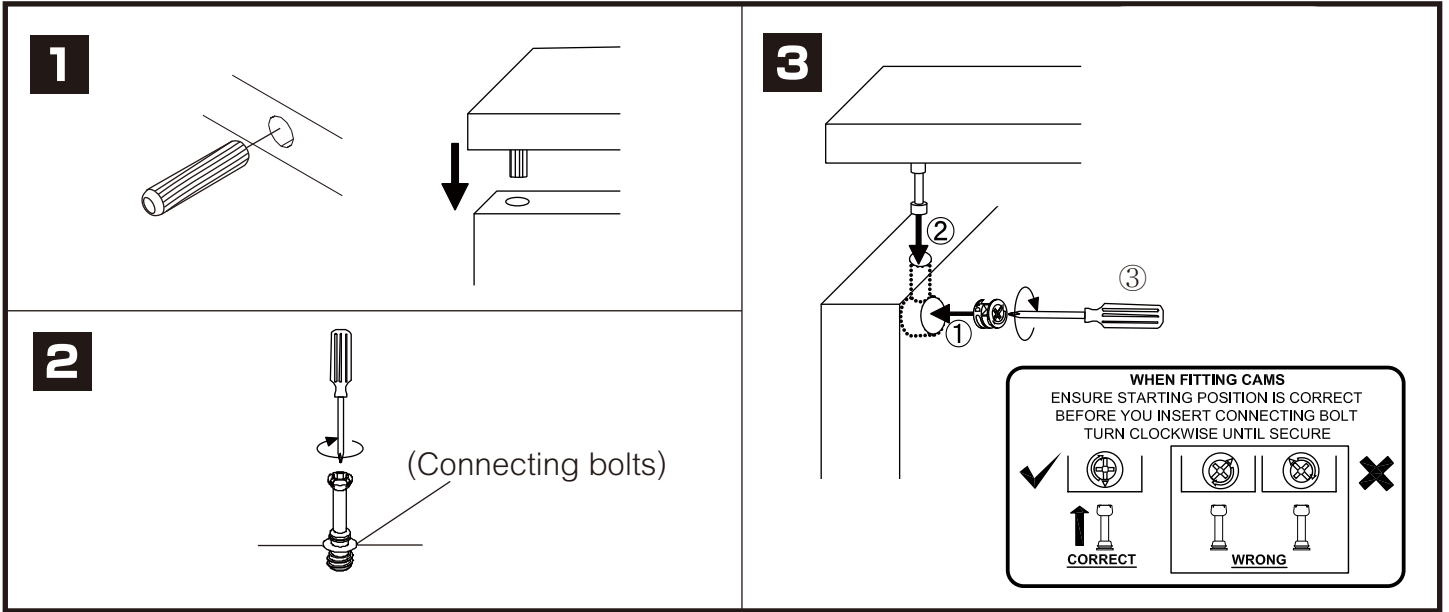

GRAYSON

High Cabinet Glass shelf+Halogen Light/90

CONNECT SYSTEM

HARDWARE

x18

#19 mm.

x16

8x35mm.