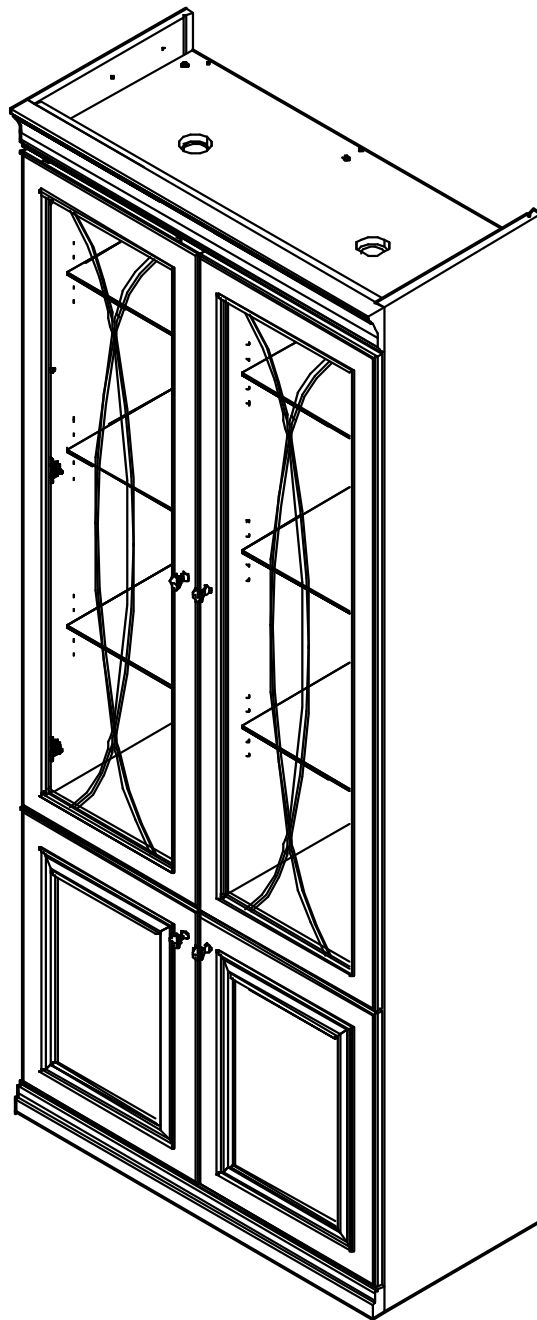

GRAYSON

High Cabinet Glass shelf+Halogen Light/90

CONNECT SYSTEM

HARDWARE

x18

#19 mm.

x16

8x35mm.

x48

x8

#M3x20(F)

x8/8

#16 mm.

x2

x10

#M4x25(P)