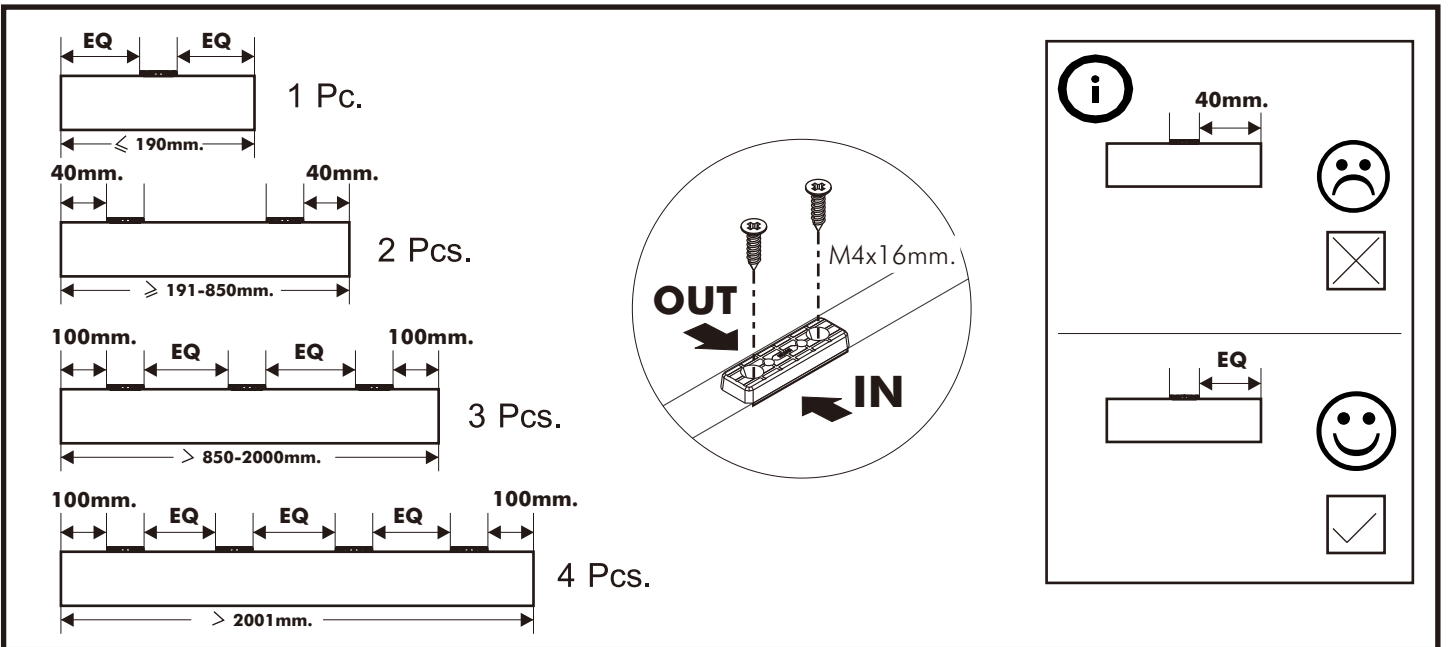

GRAYSON

High Cabinet Glass shelf+Halogen Light/90

CONNECT SYSTEM

HARDWARE

x18

#19 mm.

x16

8x35mm.

x48

x8

#M3x20(F)

x8/8

#16 mm.

x2

x10

#M4x25(P)

x5

#5x3/4"(P)

x3

x5

#M5.5x38(F)

x4

#M4.5x60(F)

x4

#M4x30(P)

x20

#M4x16(P)

x16

x8/8

#5x1/2"(P)

x2

x4