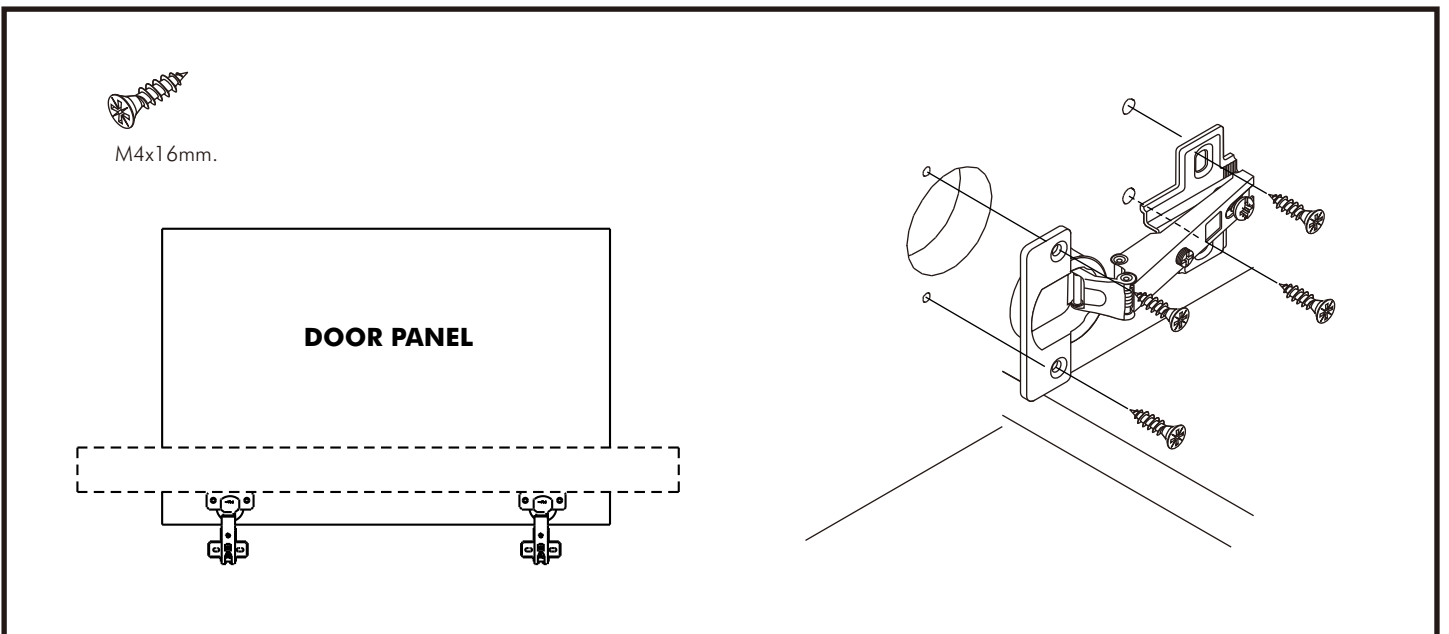

GRAYSON

High Cabinet Glass shelf+Halogen Light/90

CONNECT SYSTEM

HARDWARE

x18

#19 mm.

x16

8x35mm.