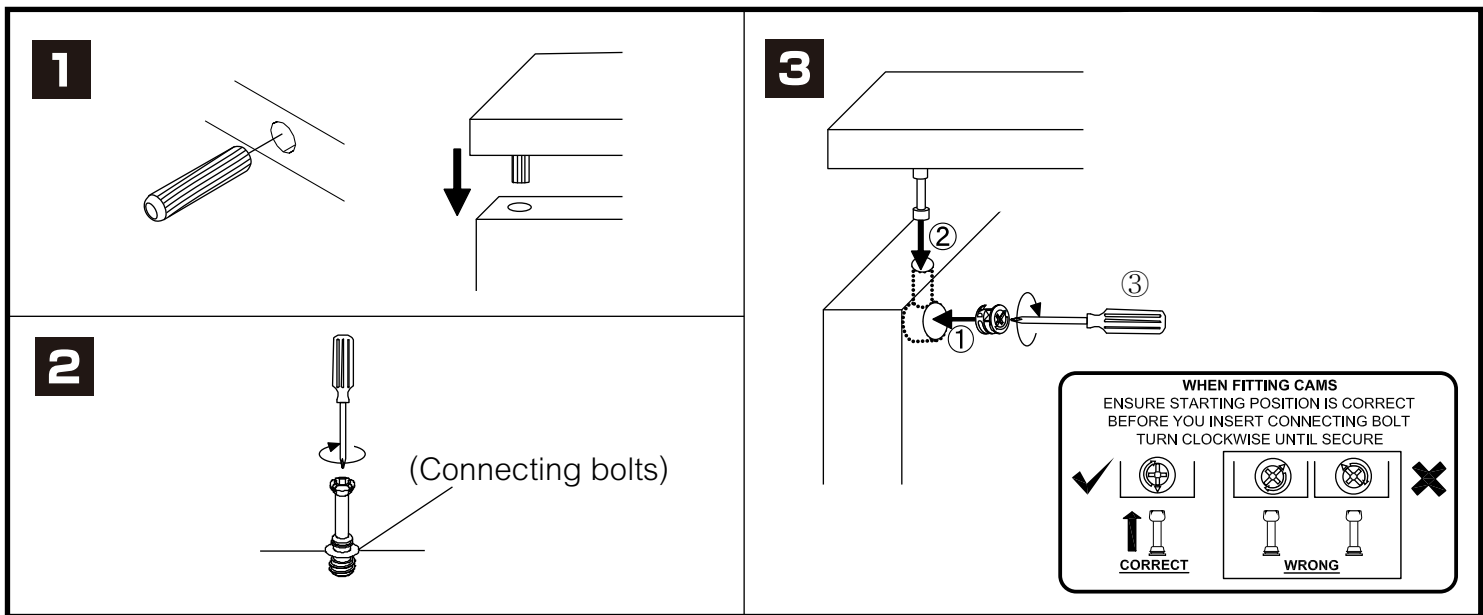

GRAYSON

Wall Cabinet Glass shelf+Halogen Light/120

CONNECT SYSTEM

HARDWARE

x10

#19 mm.

x10

8x35mm.