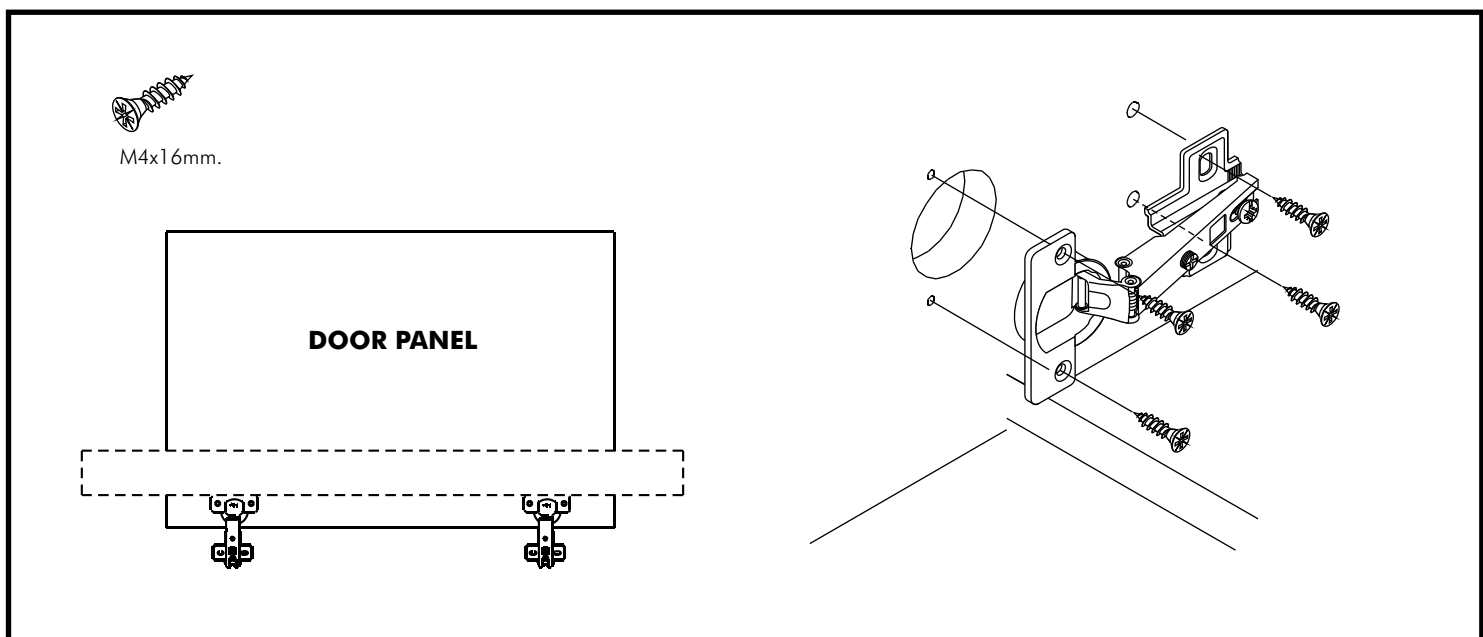

GRAYSON

Wall Cabinet Glass shelf+Halogen Light/120

CONNECT SYSTEM

HARDWARE

x10

#19 mm.

x10

8x35mm.