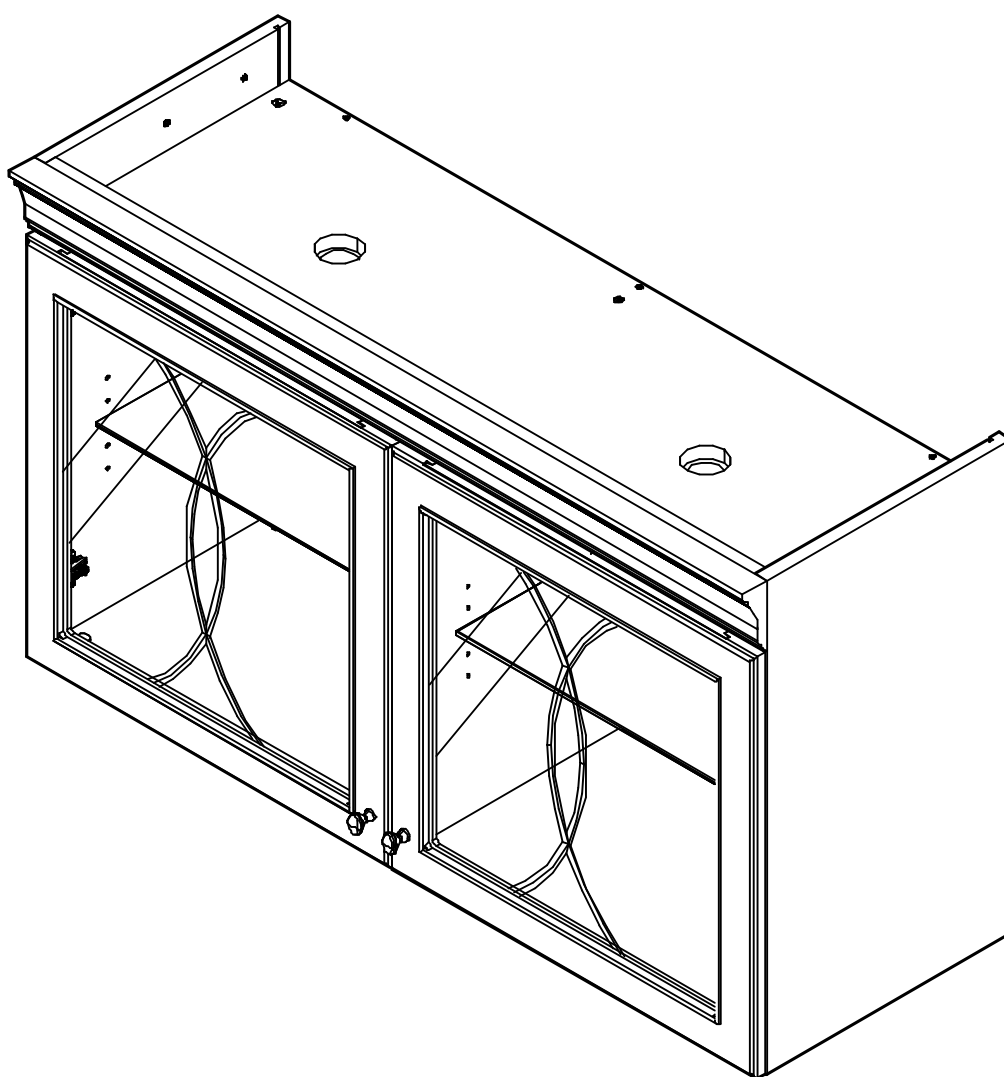

GRAYSON

Wall Cabinet Glass shelf+Halogen Light/120

CONNECT SYSTEM

HARDWARE

x10

#19 mm.

x10

8x35mm.