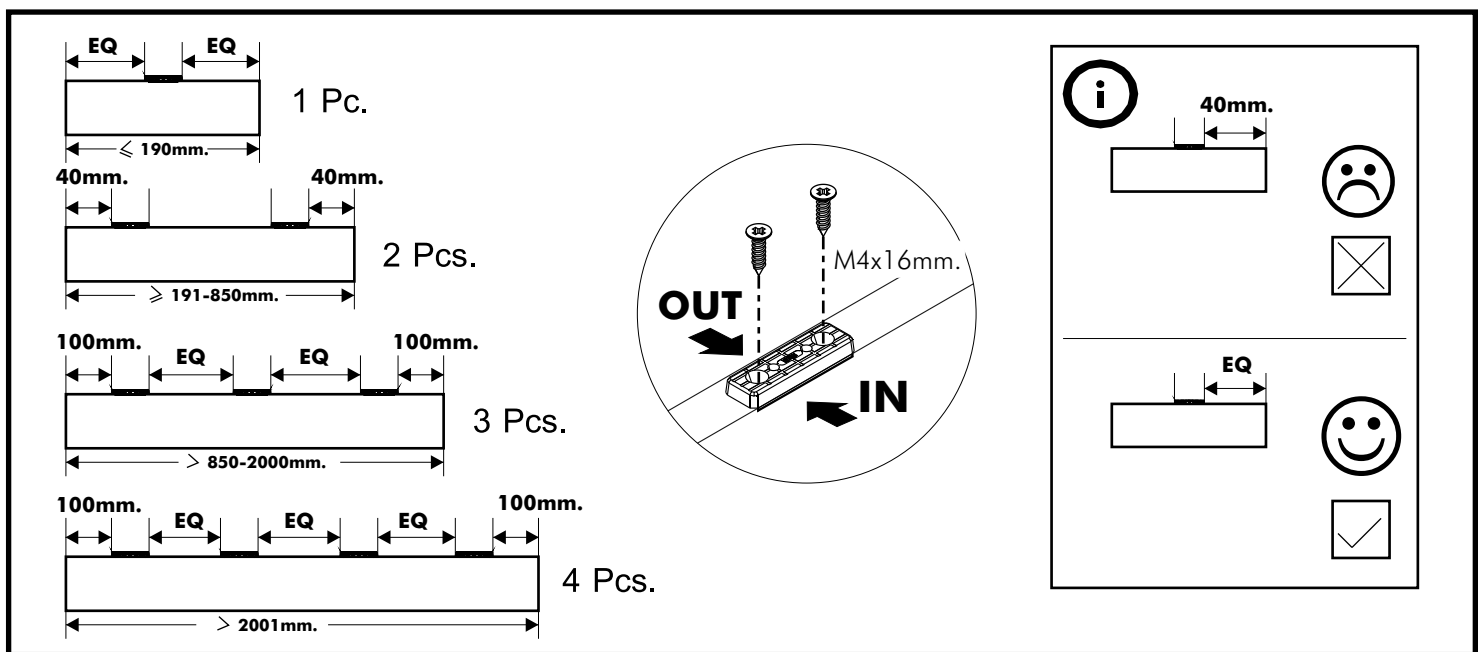

GRAYSON

Wall Cabinet Glass shelf+Halogen Light/120

CONNECT SYSTEM

HARDWARE

x10

#19 mm.

x10

8x35mm.

x10

#5x3/4"(P)

x3

x8/8

1.

2.

3.

4.

13.

14.

15.

i

#5x1/2"(P)

#5x3/4"(P)

#5x3/4"(P)		x3
#5x1/2"(P)		x2
		x8

199.0 Cm.

#M4.5x60(F)

	x6
#M4.5x60(F) 	x6

#M4x30(P)

Ø5 mm.

#M4x30(P)		x6
-----------	---	-----------