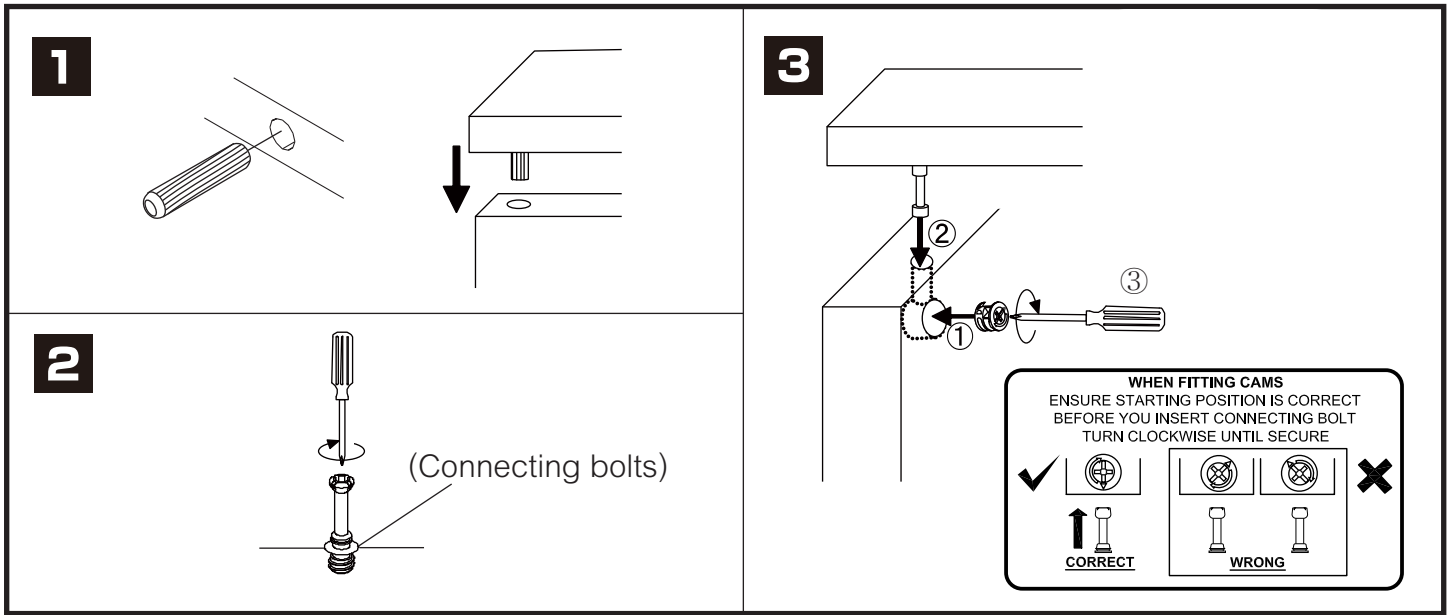

STYLO

High cabinet 80 cm.

CONNECT SYSTEM

HARDWARE

-BODY SET

x 16

19mm.

x 16