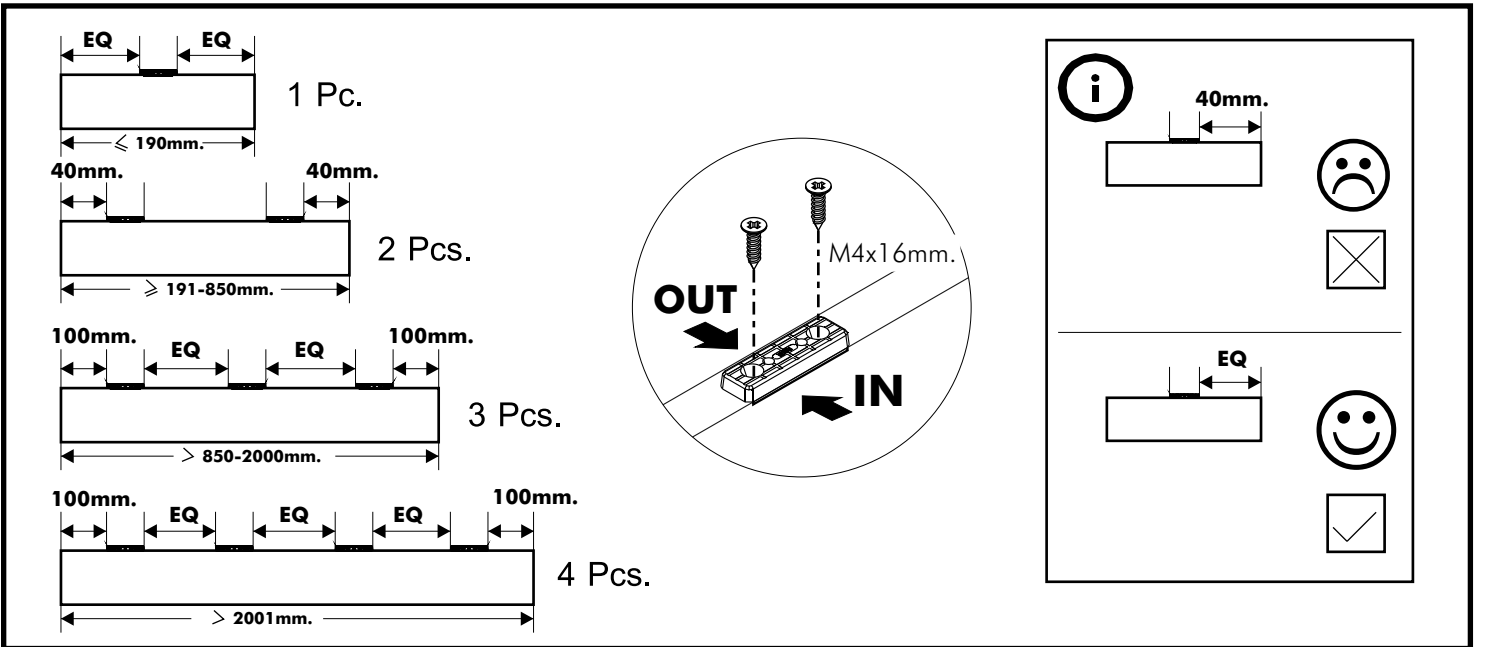

RODEO

Multipurpose Shelf 150cm

CONNECT SYSTEM

HARDWARE

-BODY SET

x 20

x 20

(M5.5x50)

x 6

(6x35)

x 47

(M5.5x38)

x 7

x 7

x 14

M4x16mm.

x 16

x 8

M4x16mm.

x 1

M5x50mm.

x 1

x 1

x1