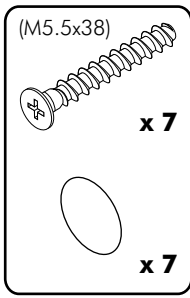

RODEO

Multipurpose Shelf 150cm

CONNECT SYSTEM

HARDWARE

-BODY SET

x 20

x 20

(M5.5x50)

x 6

(6x35)

x 47

(M5.5x38)

x 7

x 7

x 14

M4x16mm.

x 16

x 8

M4x16mm.

x 1

M5x50mm.

x 1

x 1

x1

1.

2.

3.

4.

5.

6.