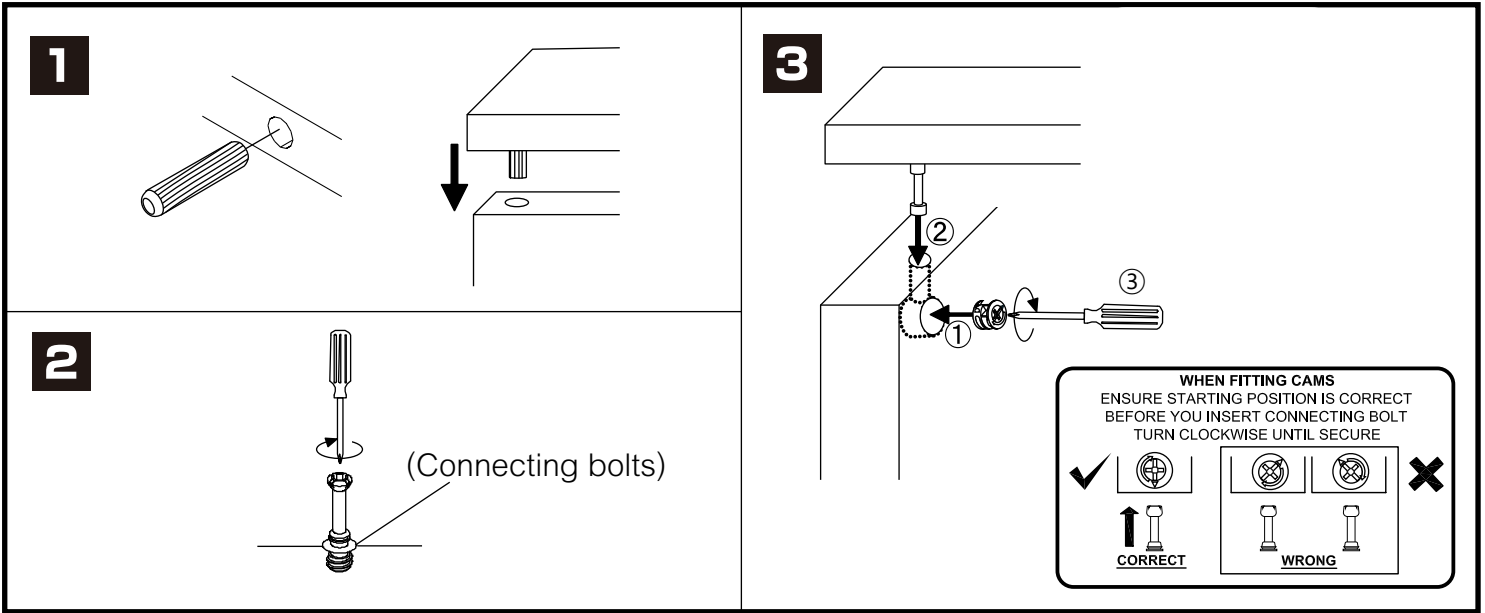

RODEO

Multipurpose Shelf 150cm

CONNECT SYSTEM

HARDWARE

-BODY SET

x 20

x 20

(M5.5x50)

x 6

(6x35)

x 47

(M5.5x38)

x 7

x 7

x 14

M4x16mm.

x 16

x 8

M4x16mm.

x 1

M5x50mm.

x 1

x 1

x1