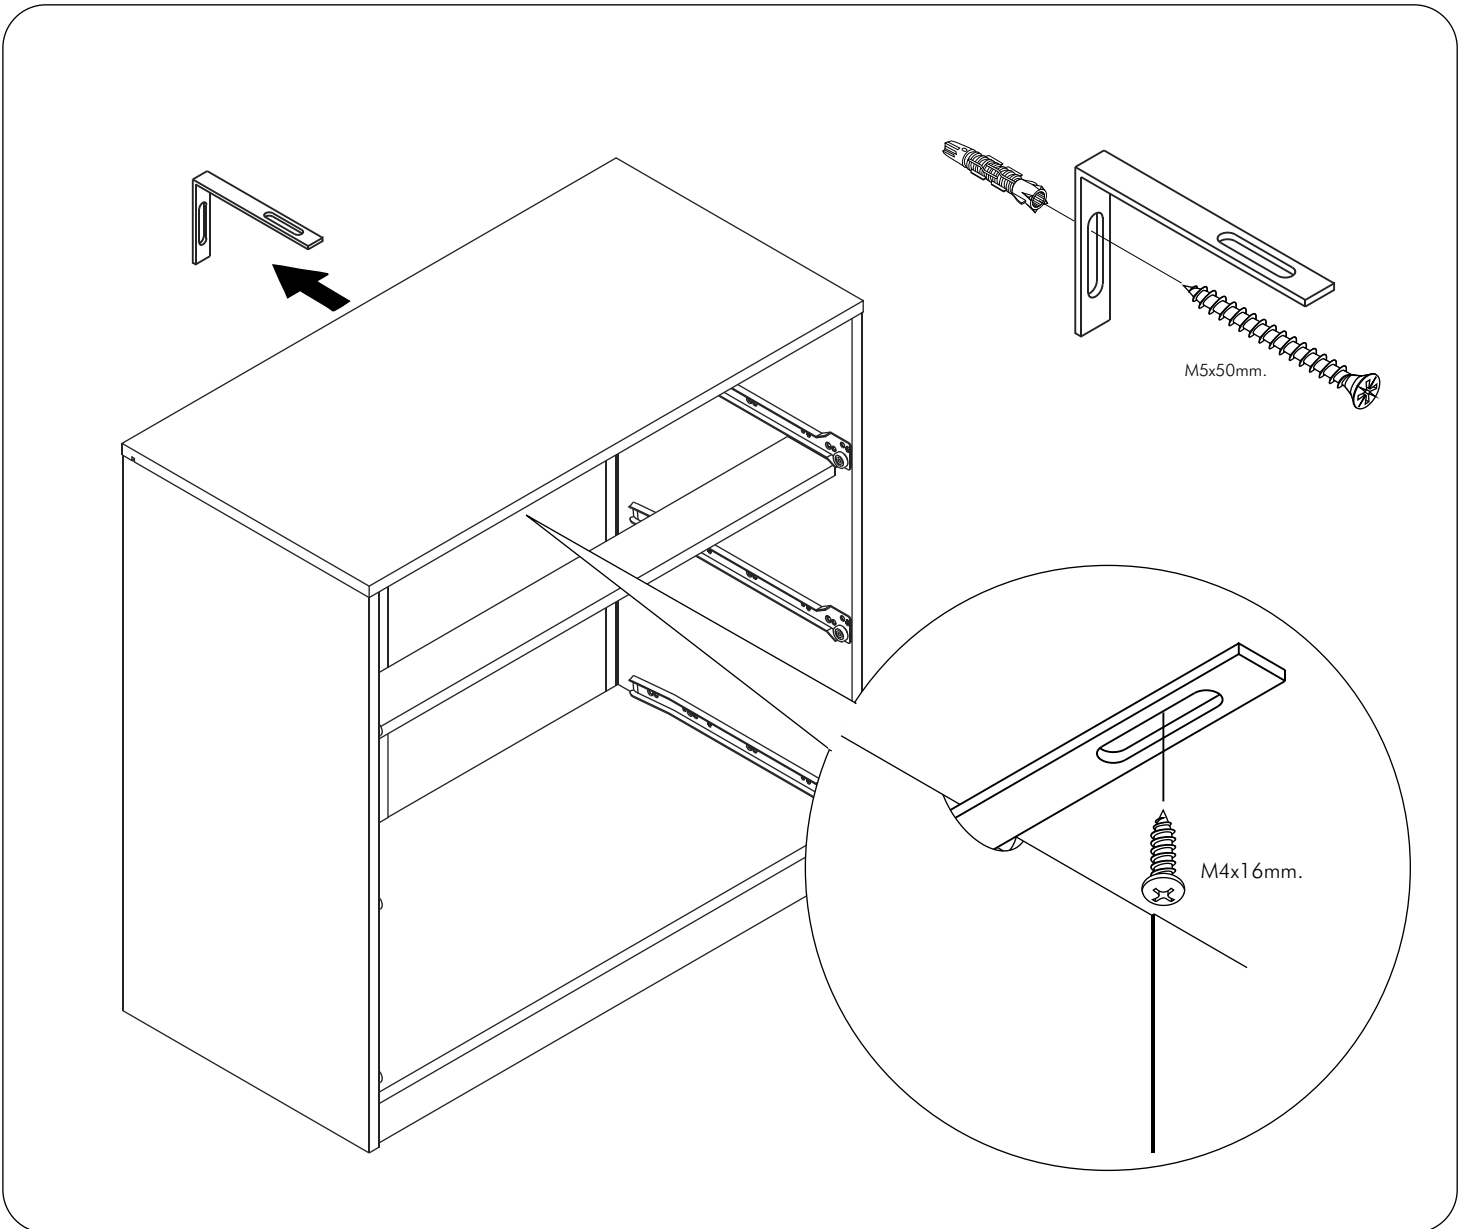

RODEO

Multipurpose Shelf 150cm

CONNECT SYSTEM

HARDWARE

-BODY SET

x 20

x 20

(M5.5x50)

x 6

(6x35)

x 47

(M5.5x38)

x 7

x 7

x 14

M4x16mm.

x 16

x 8

M4x16mm.

x 1

M5x50mm.

x 1

x 1

x1