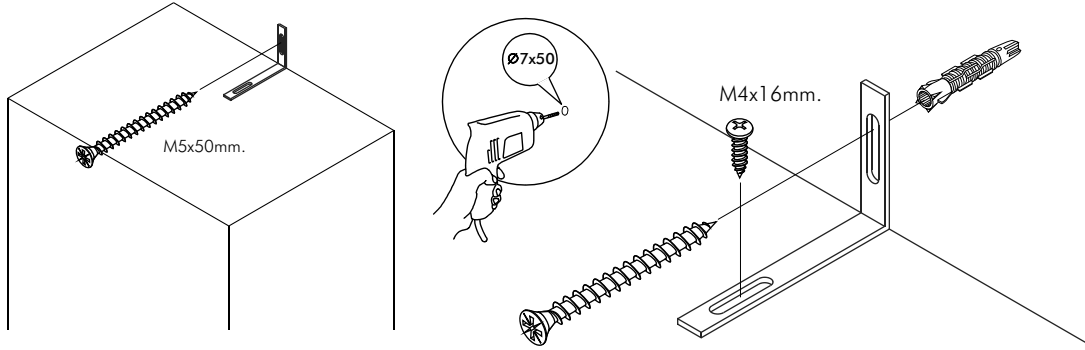

RODEO

Multipurpose Shelf 150cm

CONNECT SYSTEM

HARDWARE

-BODY SET

x 20

x 20

(M5.5x50)

x 6

(6x35)

x 47

(M5.5x38)

x 7

x 7

x 14

M4x16mm.

x 16

x 8

M4x16mm.

x 1

M5x50mm.

x 1

x 1

x1