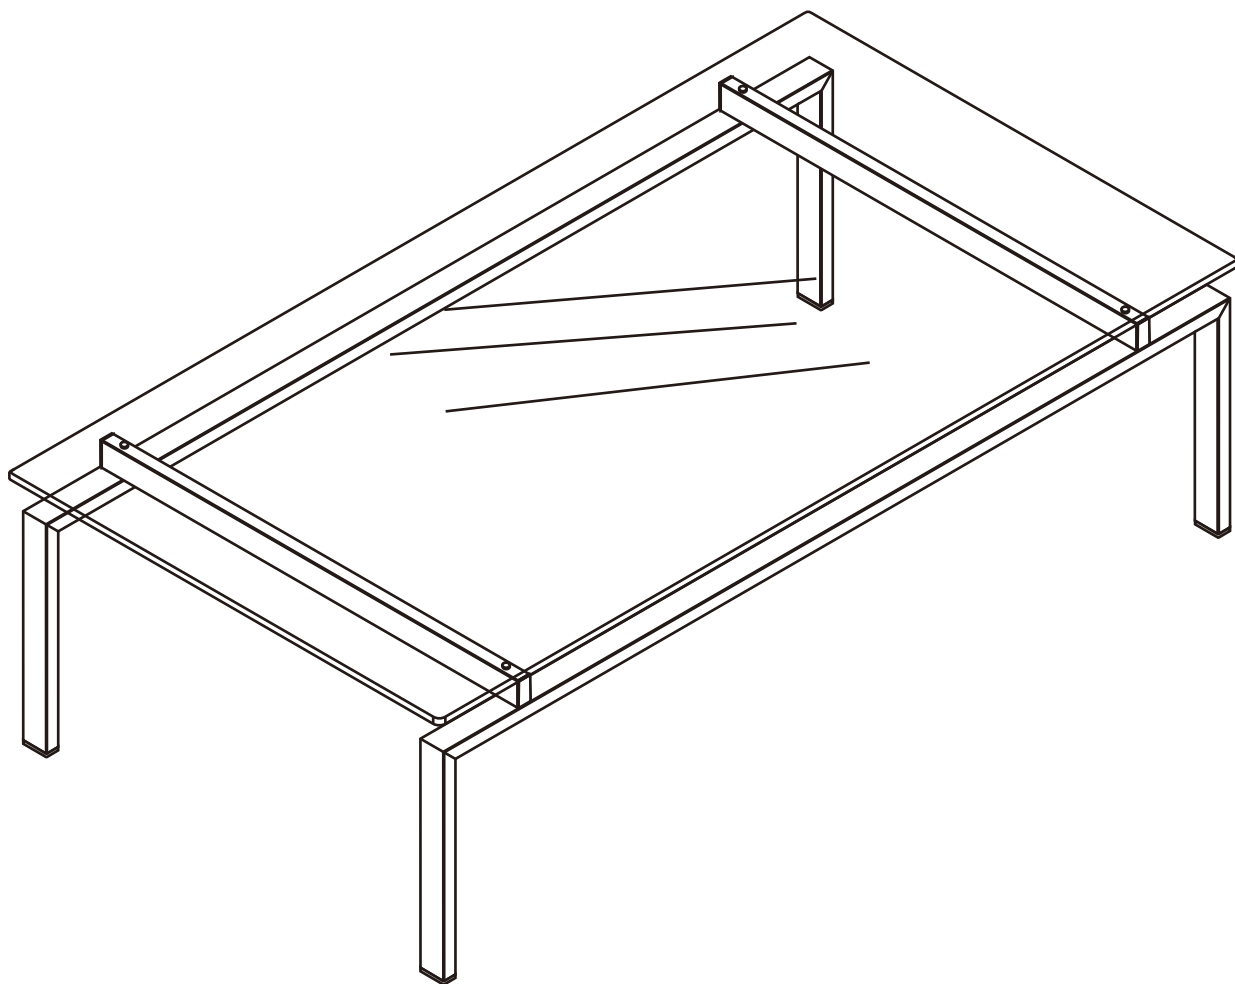

MAGNA

Coffee table 130 cm.

HARDWARE

-BODY SET

#M6x30mm.

x 8

1/4"

x 8

x 4

x 1

ASSEMBLY

-BODY SET

1.

2.

3.