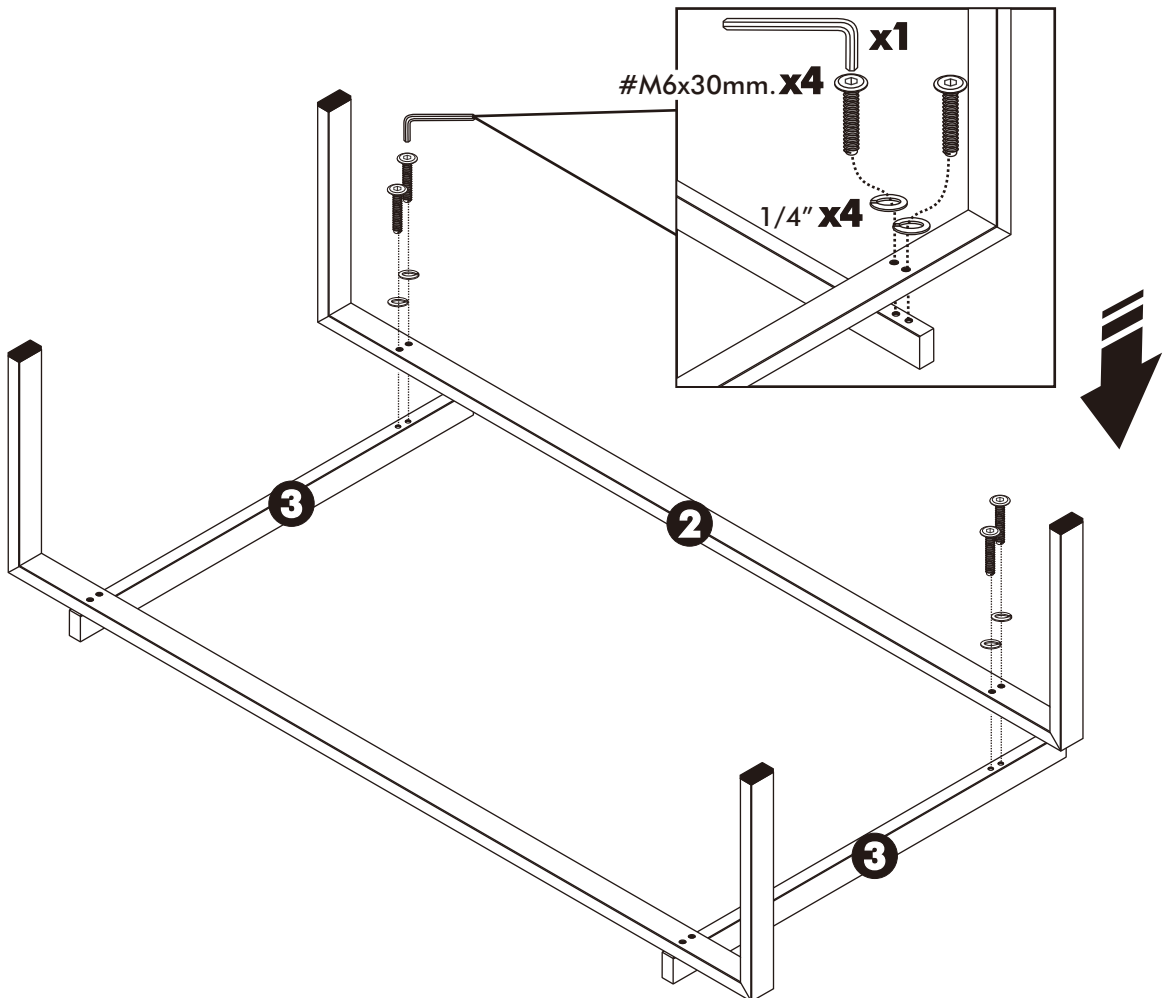

MAGNA

Coffee table 130 cm.

HARDWARE

-BODY SET

#M6x30mm.

x 8

1/4"

x 8

x 4

x 1

ASSEMBLY

-BODY SET

1.

2.

3.