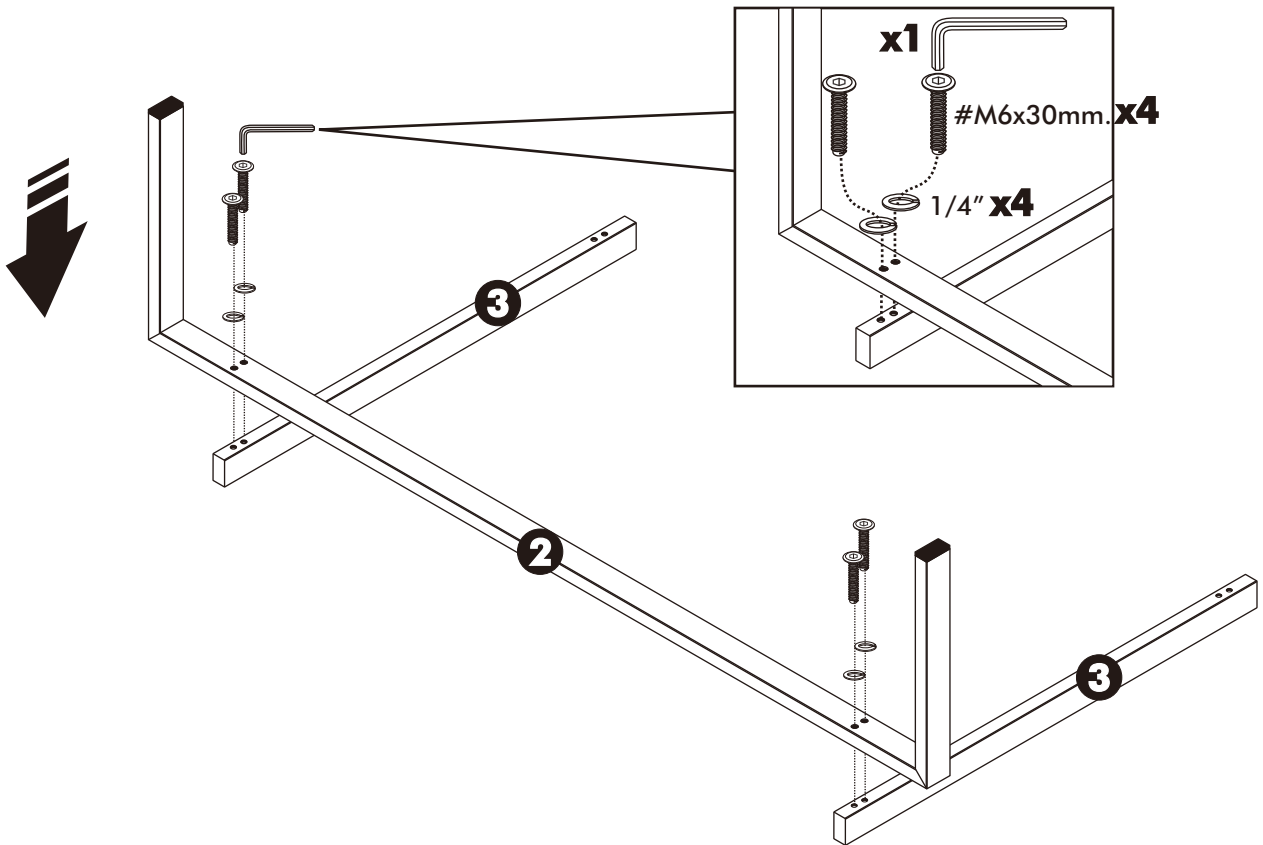

MAGNA

Coffee table 130 cm.

HARDWARE

-BODY SET

#M6x30mm.

x 8

1/4"

x 8

x 4

x 1

ASSEMBLY

-BODY SET

1.

2.

3.