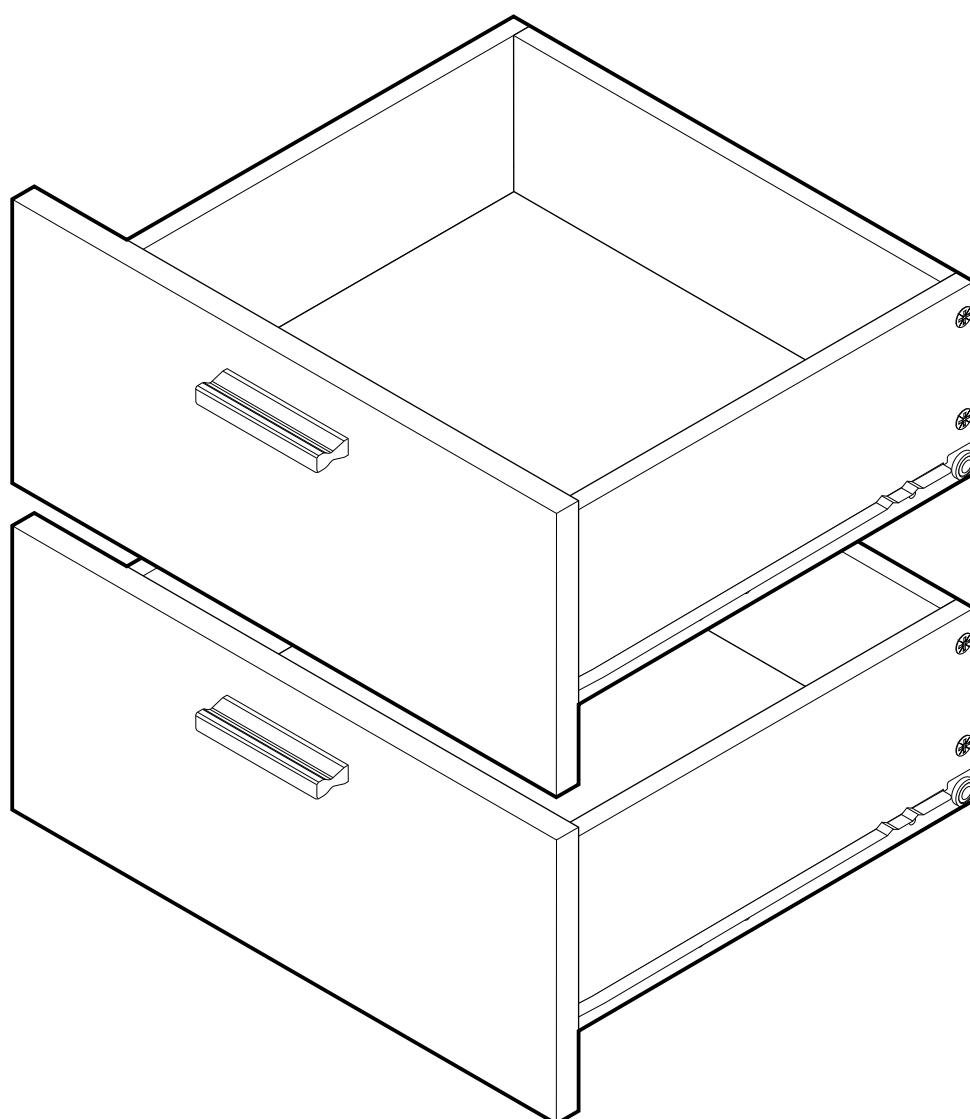

PUZZLE

Drawer set / 40cm.

HARDWARE

- BODY SET

x 2

M4x22mm.

x 4

x 2 SET

M3.5x13mm.

x 12

5x1/2"

x 16

M4x40mm.

x 16

x 1

(M6x23)