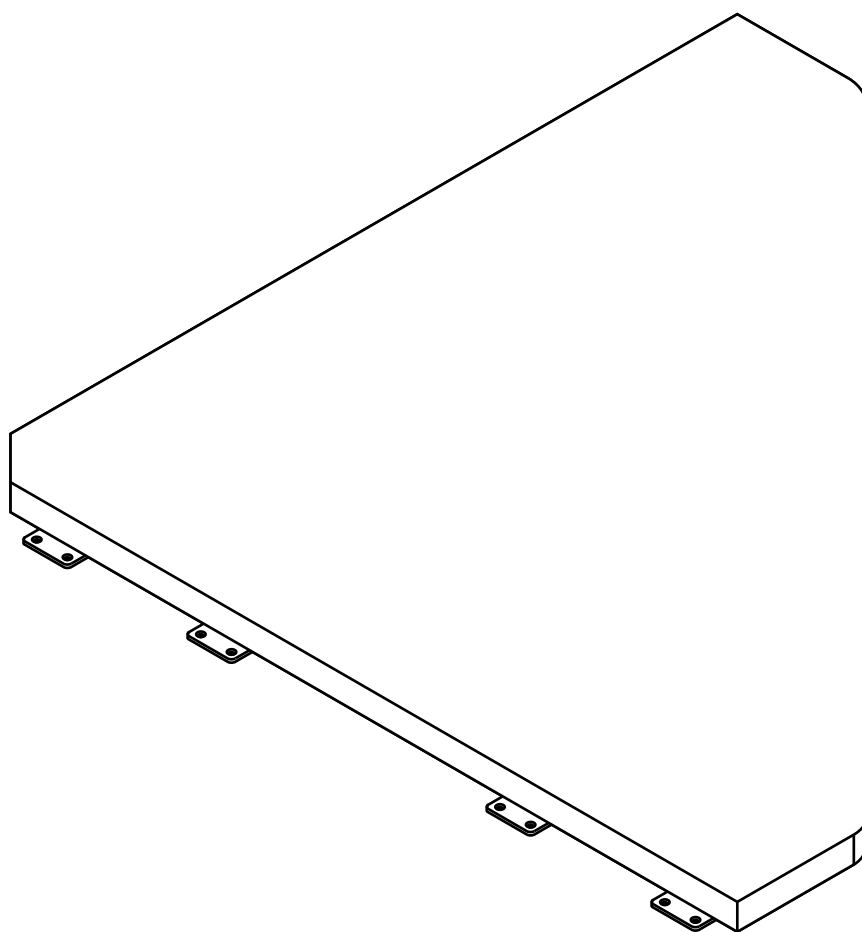

VECTRA

Corner shelf 60 cm

HARDWARE

x 8

M4x16mm.

x 32

1.

2.