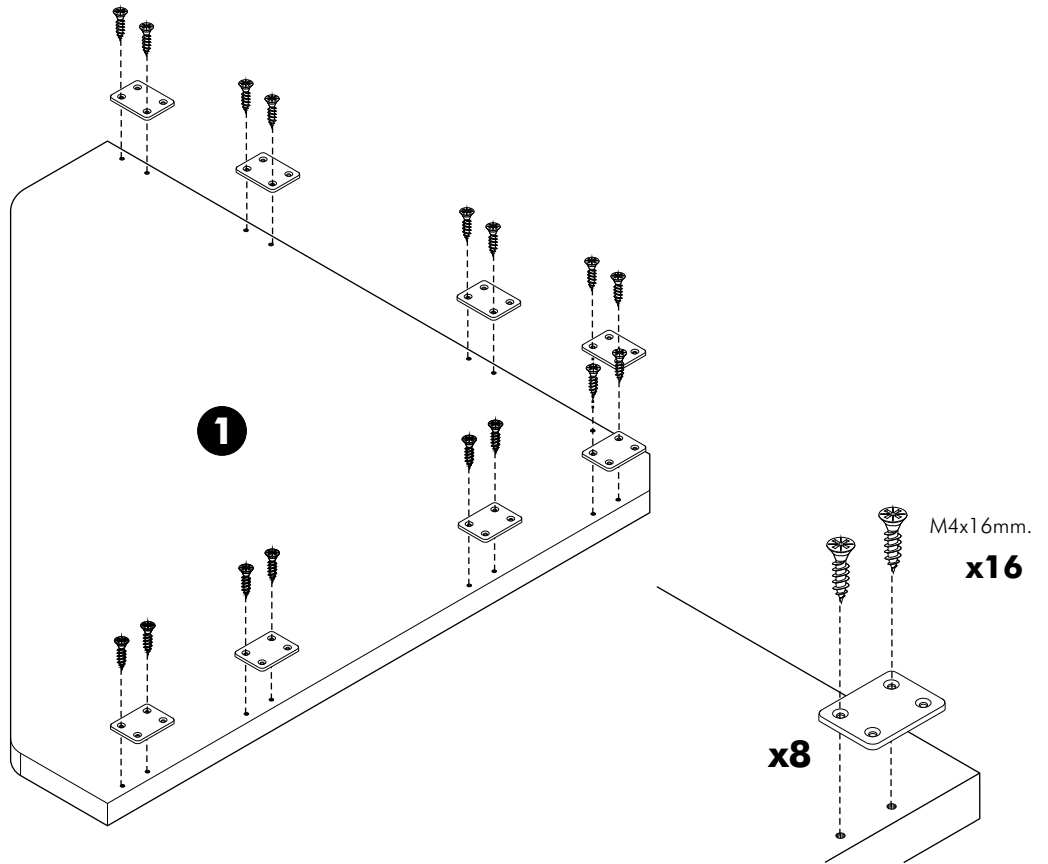

VECTRA

Corner shelf 60 cm

HARDWARE

x 8

M4x16mm.

x 32

1.

2.