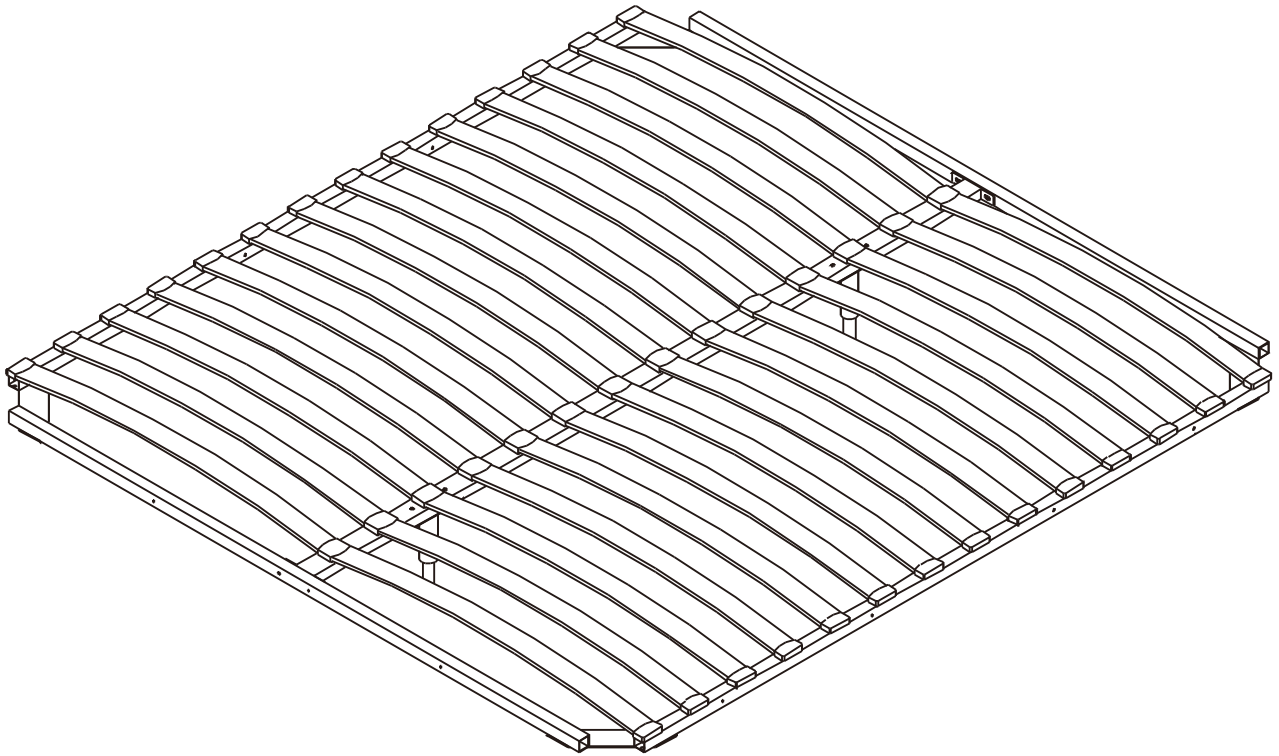

# WOODEN SLAT

WOODEN SLAT-6FT

## -BODY SET

M6x40mm.

**x 8**

M6x15mm.

**x 16**

#M6

**x 24**

#M6