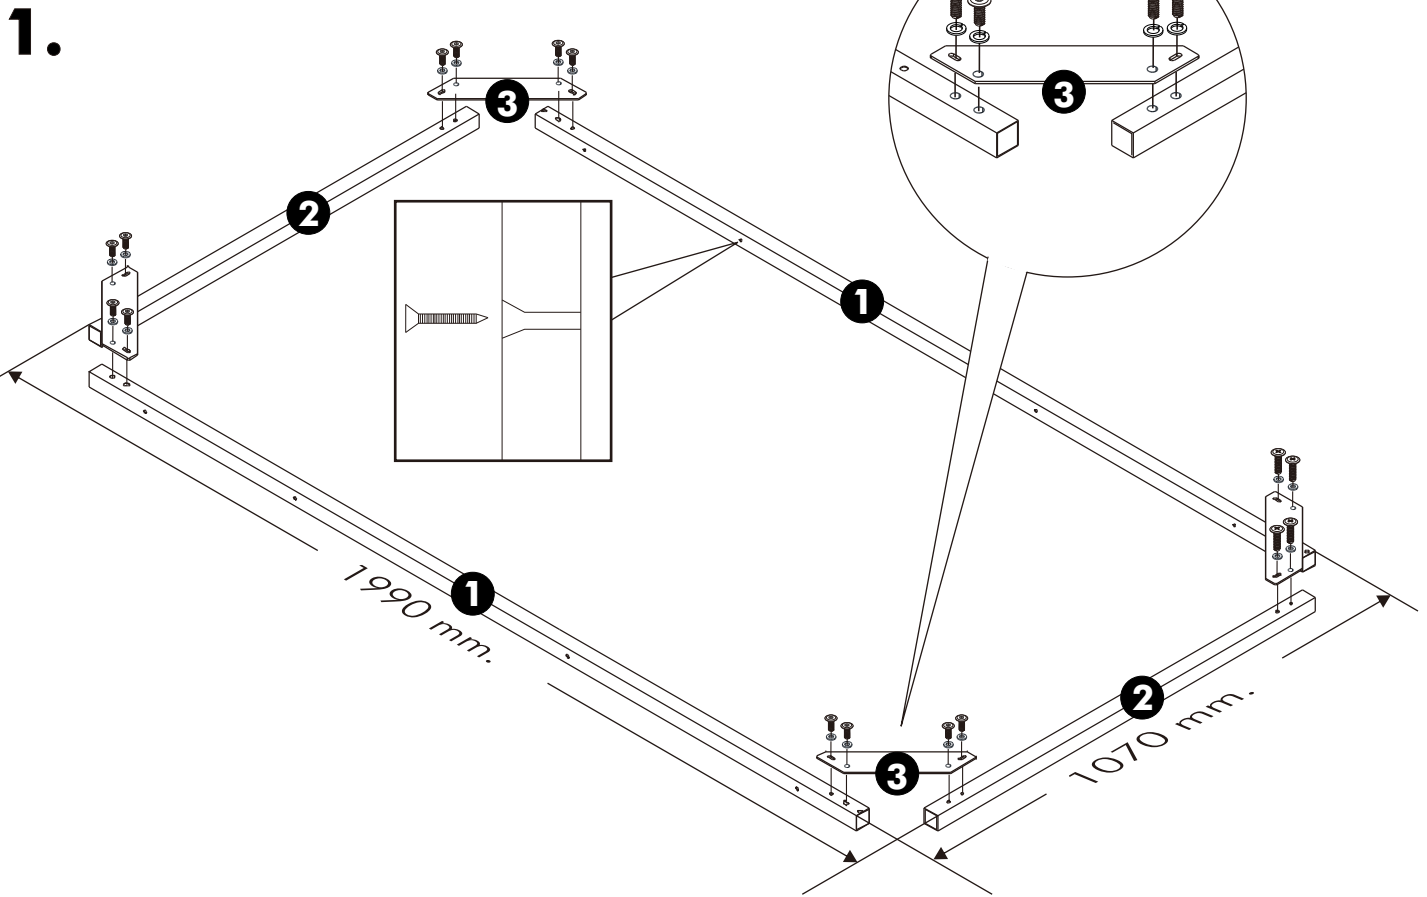

WOODEN SLAT

WOODEN SLAT-3.5FT

HARDWARE

-BODY SET

M6x15mm.

x 16

#M6

x 16

x 28

M4x45(F)

x 12

ASSEMBLY

-BODY SET

3.