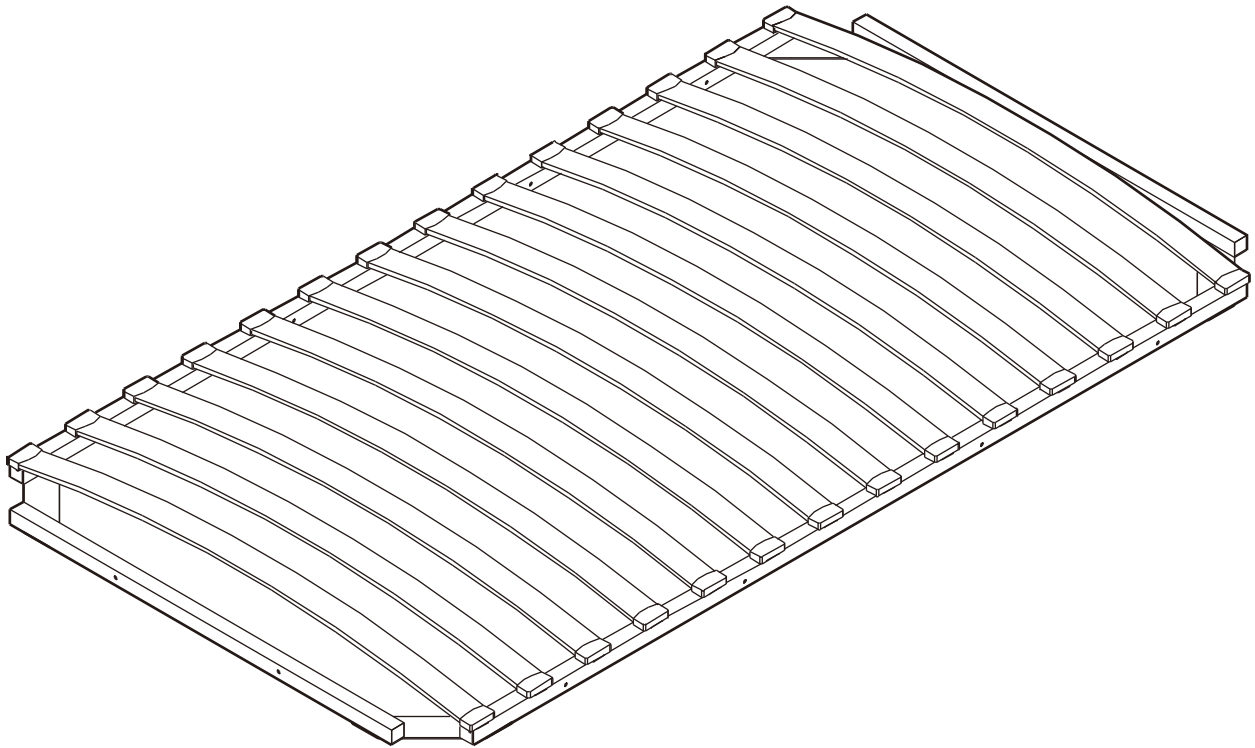

WOODEN SLAT

WOODEN SLAT-3.5FT

HARDWARE

-BODY SET

M6x15mm.

x 16

#M6

x 16

x 28

M4x45(F)

x 12

ASSEMBLY

-BODY SET

3.