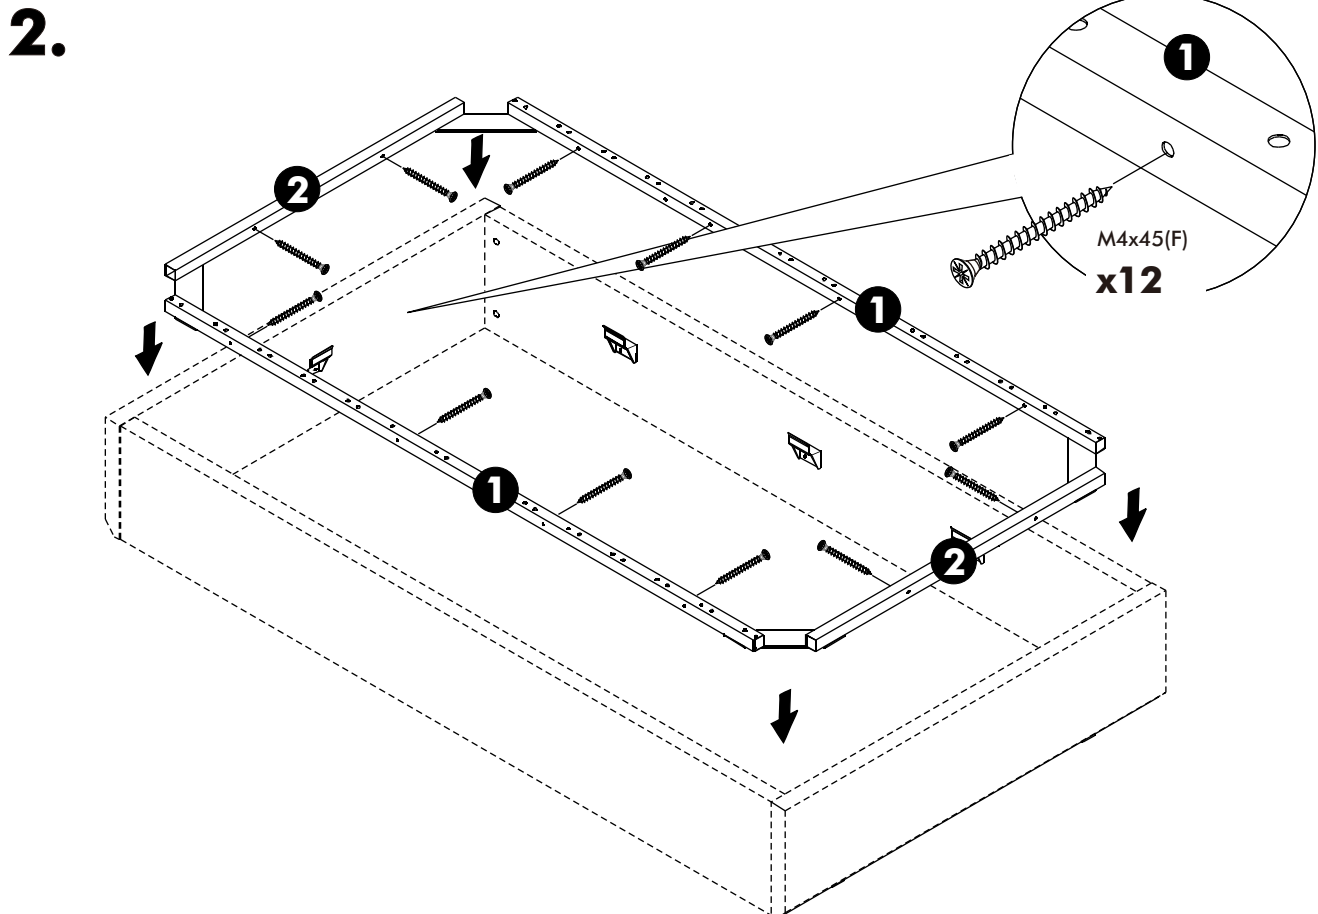

WOODEN SLAT

WOODEN SLAT-3.5FT

HARDWARE

-BODY SET

M6x15mm.

x 16

#M6

x 16

x 28

M4x45(F)

x 12

ASSEMBLY

-BODY SET

3.